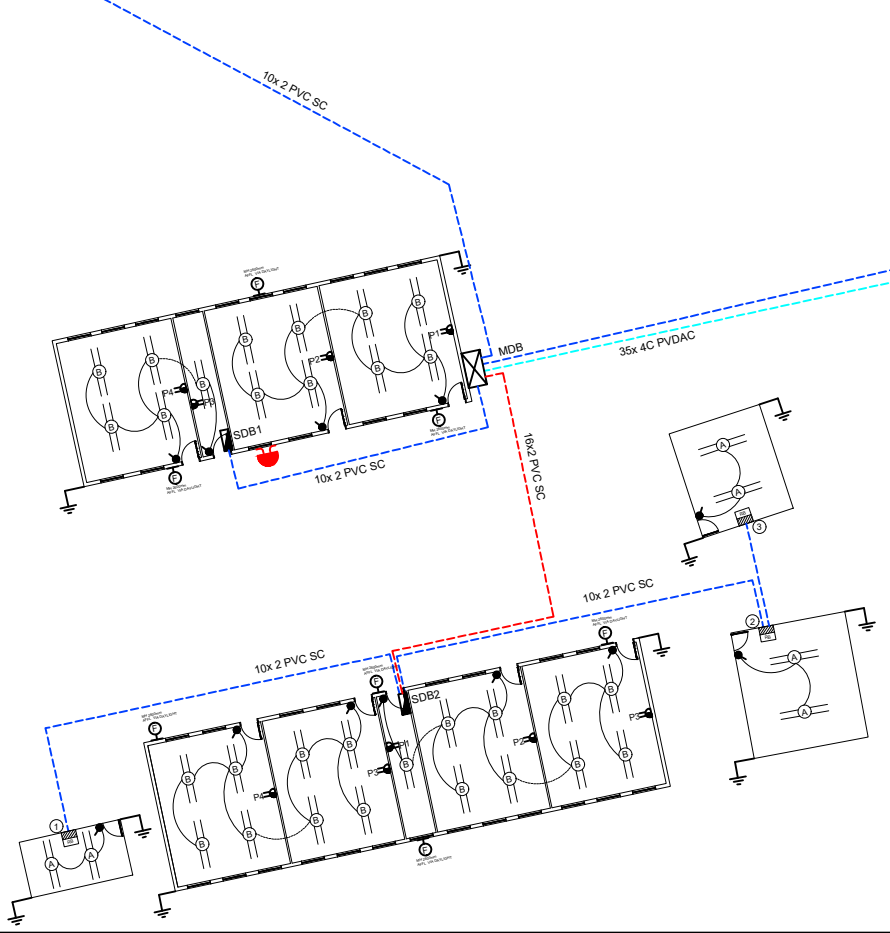

ENKOLO
TRFR-01
50 KVA,
11/0.415kV

ABLUTION FULLY WIRED SDB3
Ombinga Primary School

FOR TENDER

LEGEND - LIGHTING		
SYMBOL	DESCRIPTION	QTY
(A)	T5 DOUBLE TUBE WATERPROOF FLUORESCENT LIGHT FITTING COMPLETE WITH 2 x 18W LED TUBES (IP65)	9
(B)	OPEN CHANNEL DOUBLE TUBE FLUORESCENT FITTING COMPLETE WITH 2 x 18W LED TUBES	30
(D)	BEKA BULKHEAD SERIES 71 LUMINAIRE RANGE COMPLETE WITH ROUND 2D 9W CFL	0
(E)	BEKA SERIES 34 BULKHEAD LUMINAIRE RANGE COMPLETE WITH 2D 16W CFL	0
(F)	BEKA FLOOD LIGHT COMPLETE WITH 2D 20W CFL	7
(G)	1 LEVER ONE-WAY LIGHT SWITCH MH 1200mm AFFL	14
(L2)	LIGHT CIRCUIT NUMBER	-
(S)	SCHOOL BELL	1
(M)	METERBOARD / MAIN DISTRIBUTION BOARD WALL MOUNTED	1
(---)	UNDERGROUND 16mm x 2 core SERVICE CABLE	
(---)	UNDERGROUND 10mm x 2 core SERVICE CABLE	

LEGEND - POWER		
SYMBOL	DESCRIPTION	QTY
(S)	DOUBLE SWITCHED SOCKET OUTLET AT MH 300mm AFFL	9
(E)	EARTHING OF ROOF USING A 16mm DIAMETER 1.5m LONG SOLID COPPER EARTH SPIKE BURIED 1.5m BELOW GROUND LEVEL AND CONNECTED TO THE ROOFSTRUCTURE WITH A 50mm ² GREEN PVC INSULATED CU CONDUCTOR, INSTALLED IN A 25mm Ø PVC CONDUIT CHASED INTO BRICKWORK. USE BRASS BOLTS AND LUGS. TERMINATION AT EARTH SPIKE TO BE SEALED WITH DENSO TAPE.	14
(RB)	READY BOARD COMPLETE (WITH DOUBLE-POLE MCB, SURGE ARRESTORS AND EARTH LEAKAGE) INCLUDING LIGHT BULB, GALVANIZED STEEL ROOF (BACK-PLATE), EARTHING AND ALL ACCESSORIES	5

DESIGNED: DP DRAWN: DP CHECKED: VHN SCALE: NTS
CONSULTANT PROJ. No: ORBIT-OHA-RE-02 DATE: 01/2024
DRAWING No: ORBIT-OHA-ELE-WB-06 REV: 00