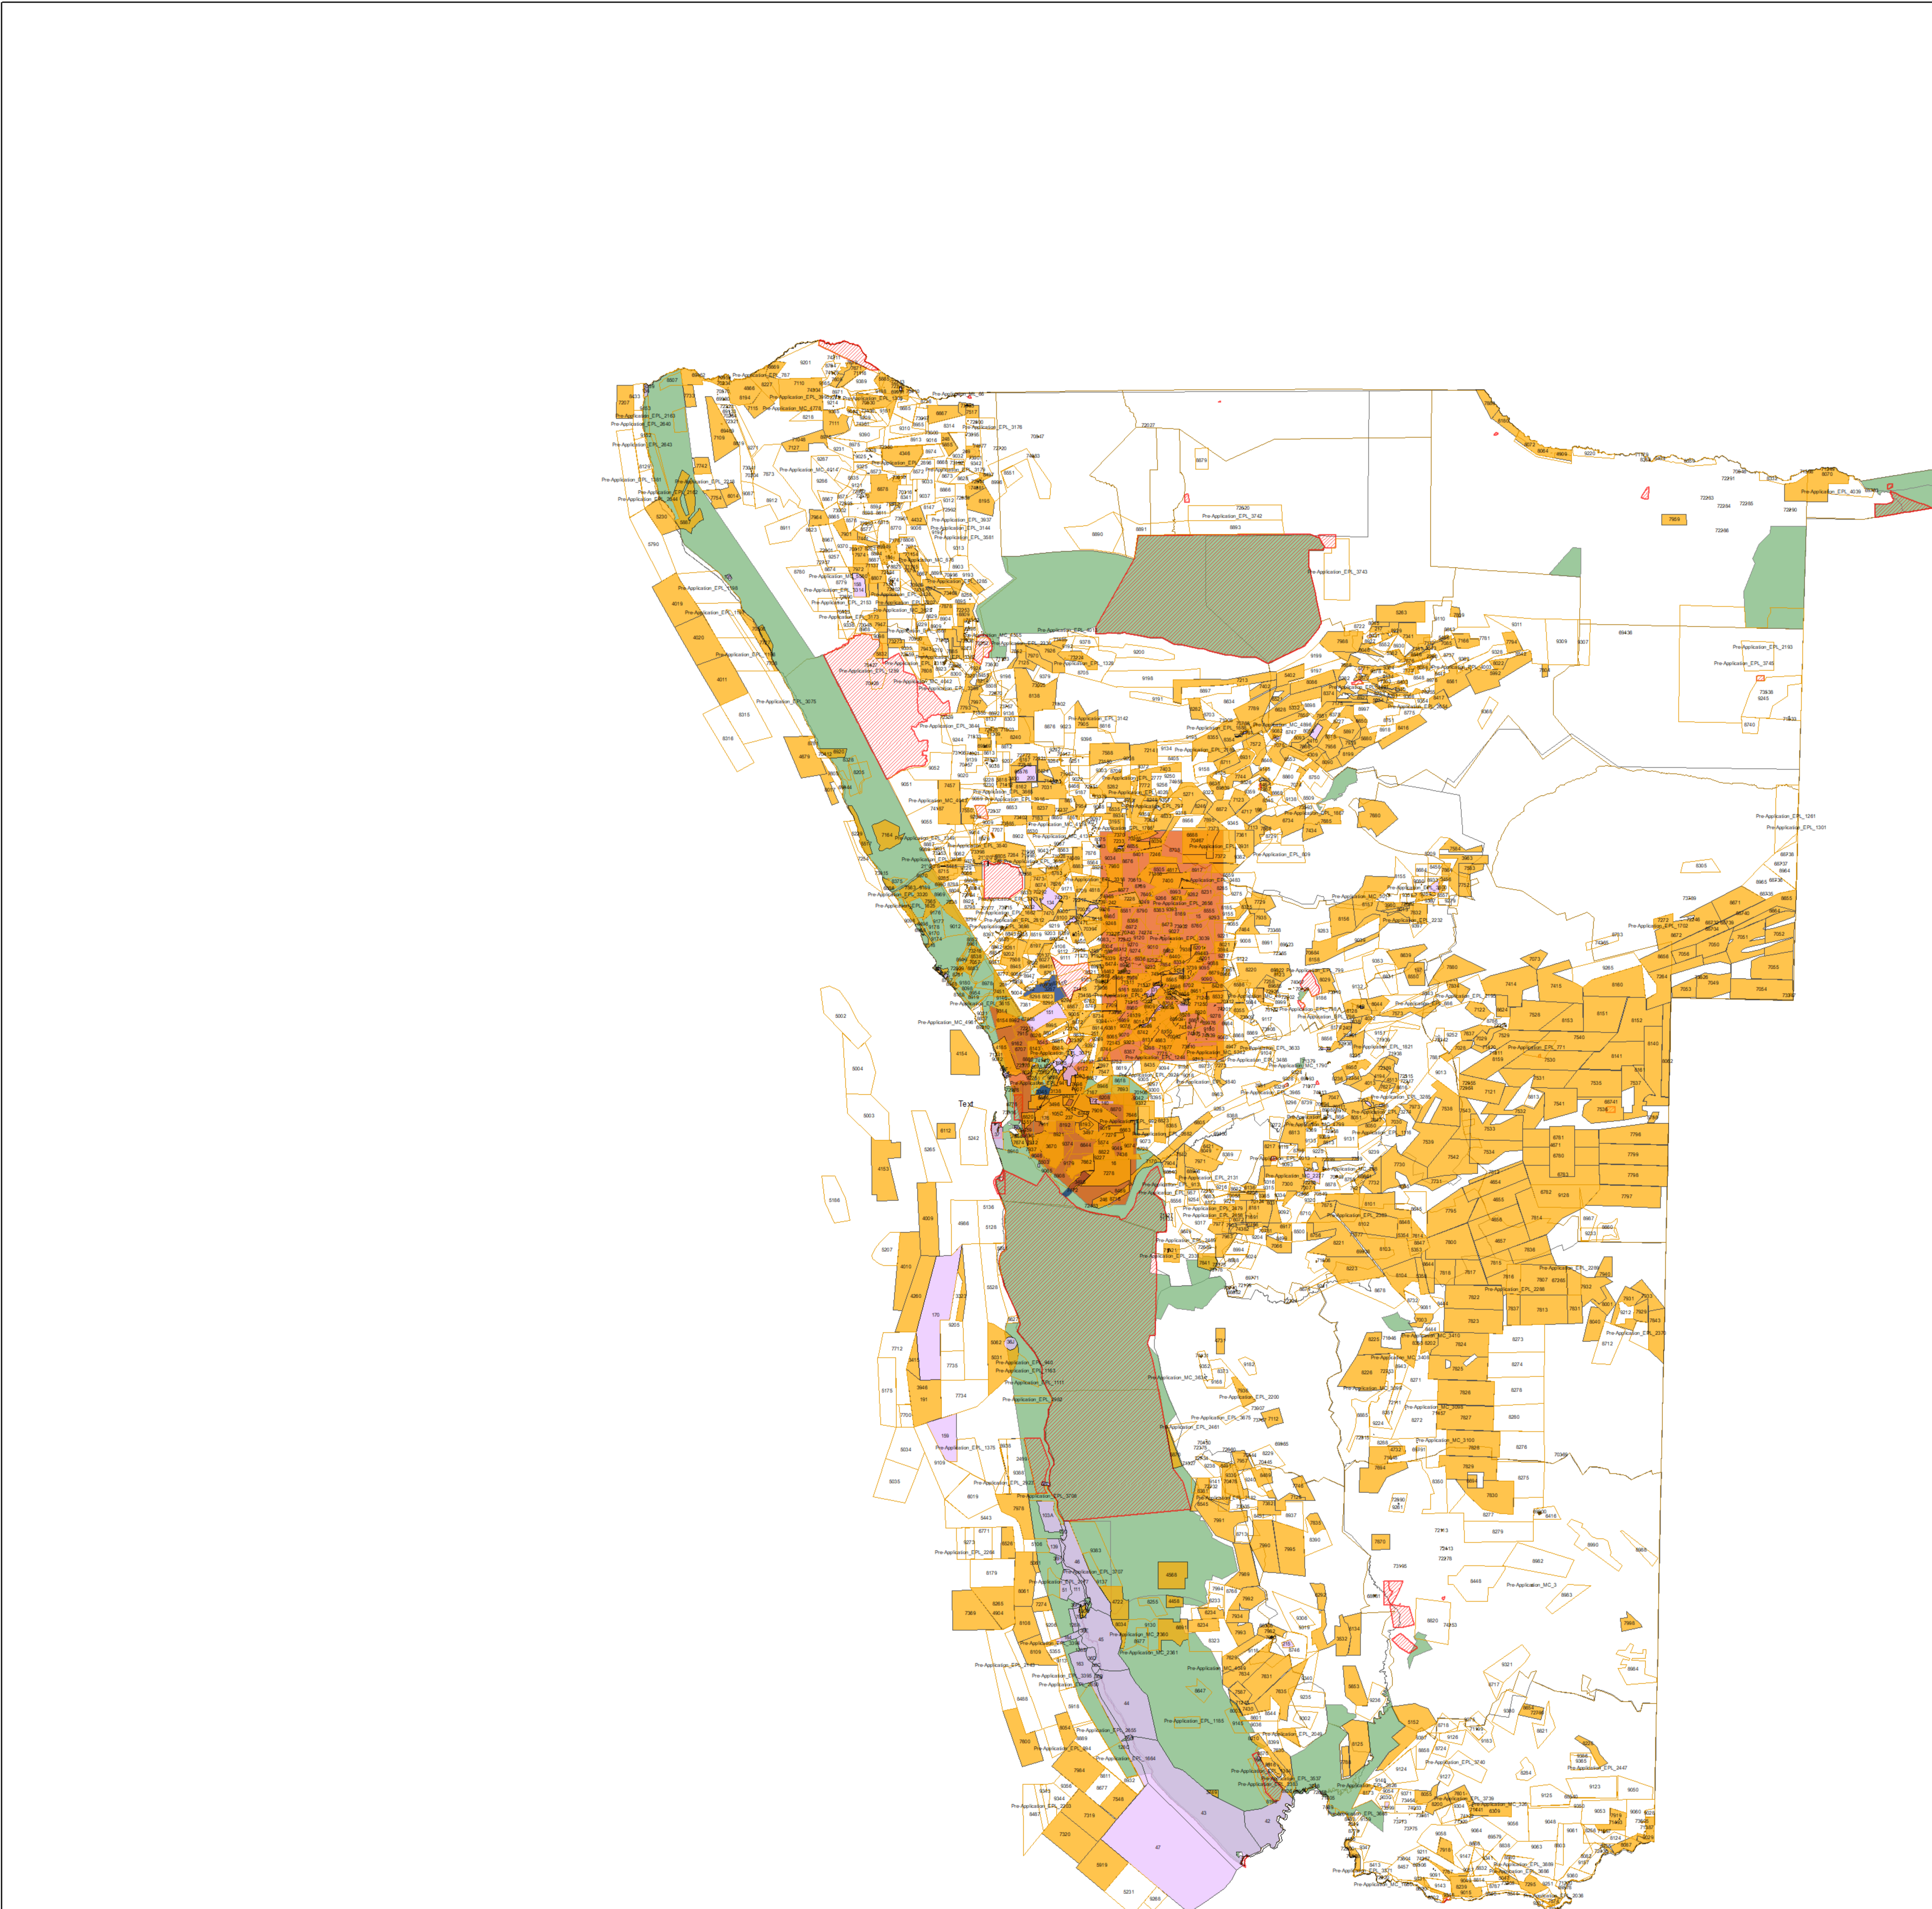

# Current Namibian Licences (Ministry of Mines and Energy)

Date: 04/04/2023

## Legend

EPL - Application	ERL - Application	Withdrawn Area
EPL - Active	ERL - Active	Environmentally Sensitive Areas
ML - Application	RL - Application	District
ML - Active	RL - Active	Region
MC - Application	MDRL - Application	Division
MC - Active	MDRL - Active	

1:2,000,000

Projection: Albers Conic Equal Area  
Spheroid: Bessel 1841  
Central Meridian: 17 Deg. E  
Grid: Geographic Coordinates (Degrees)