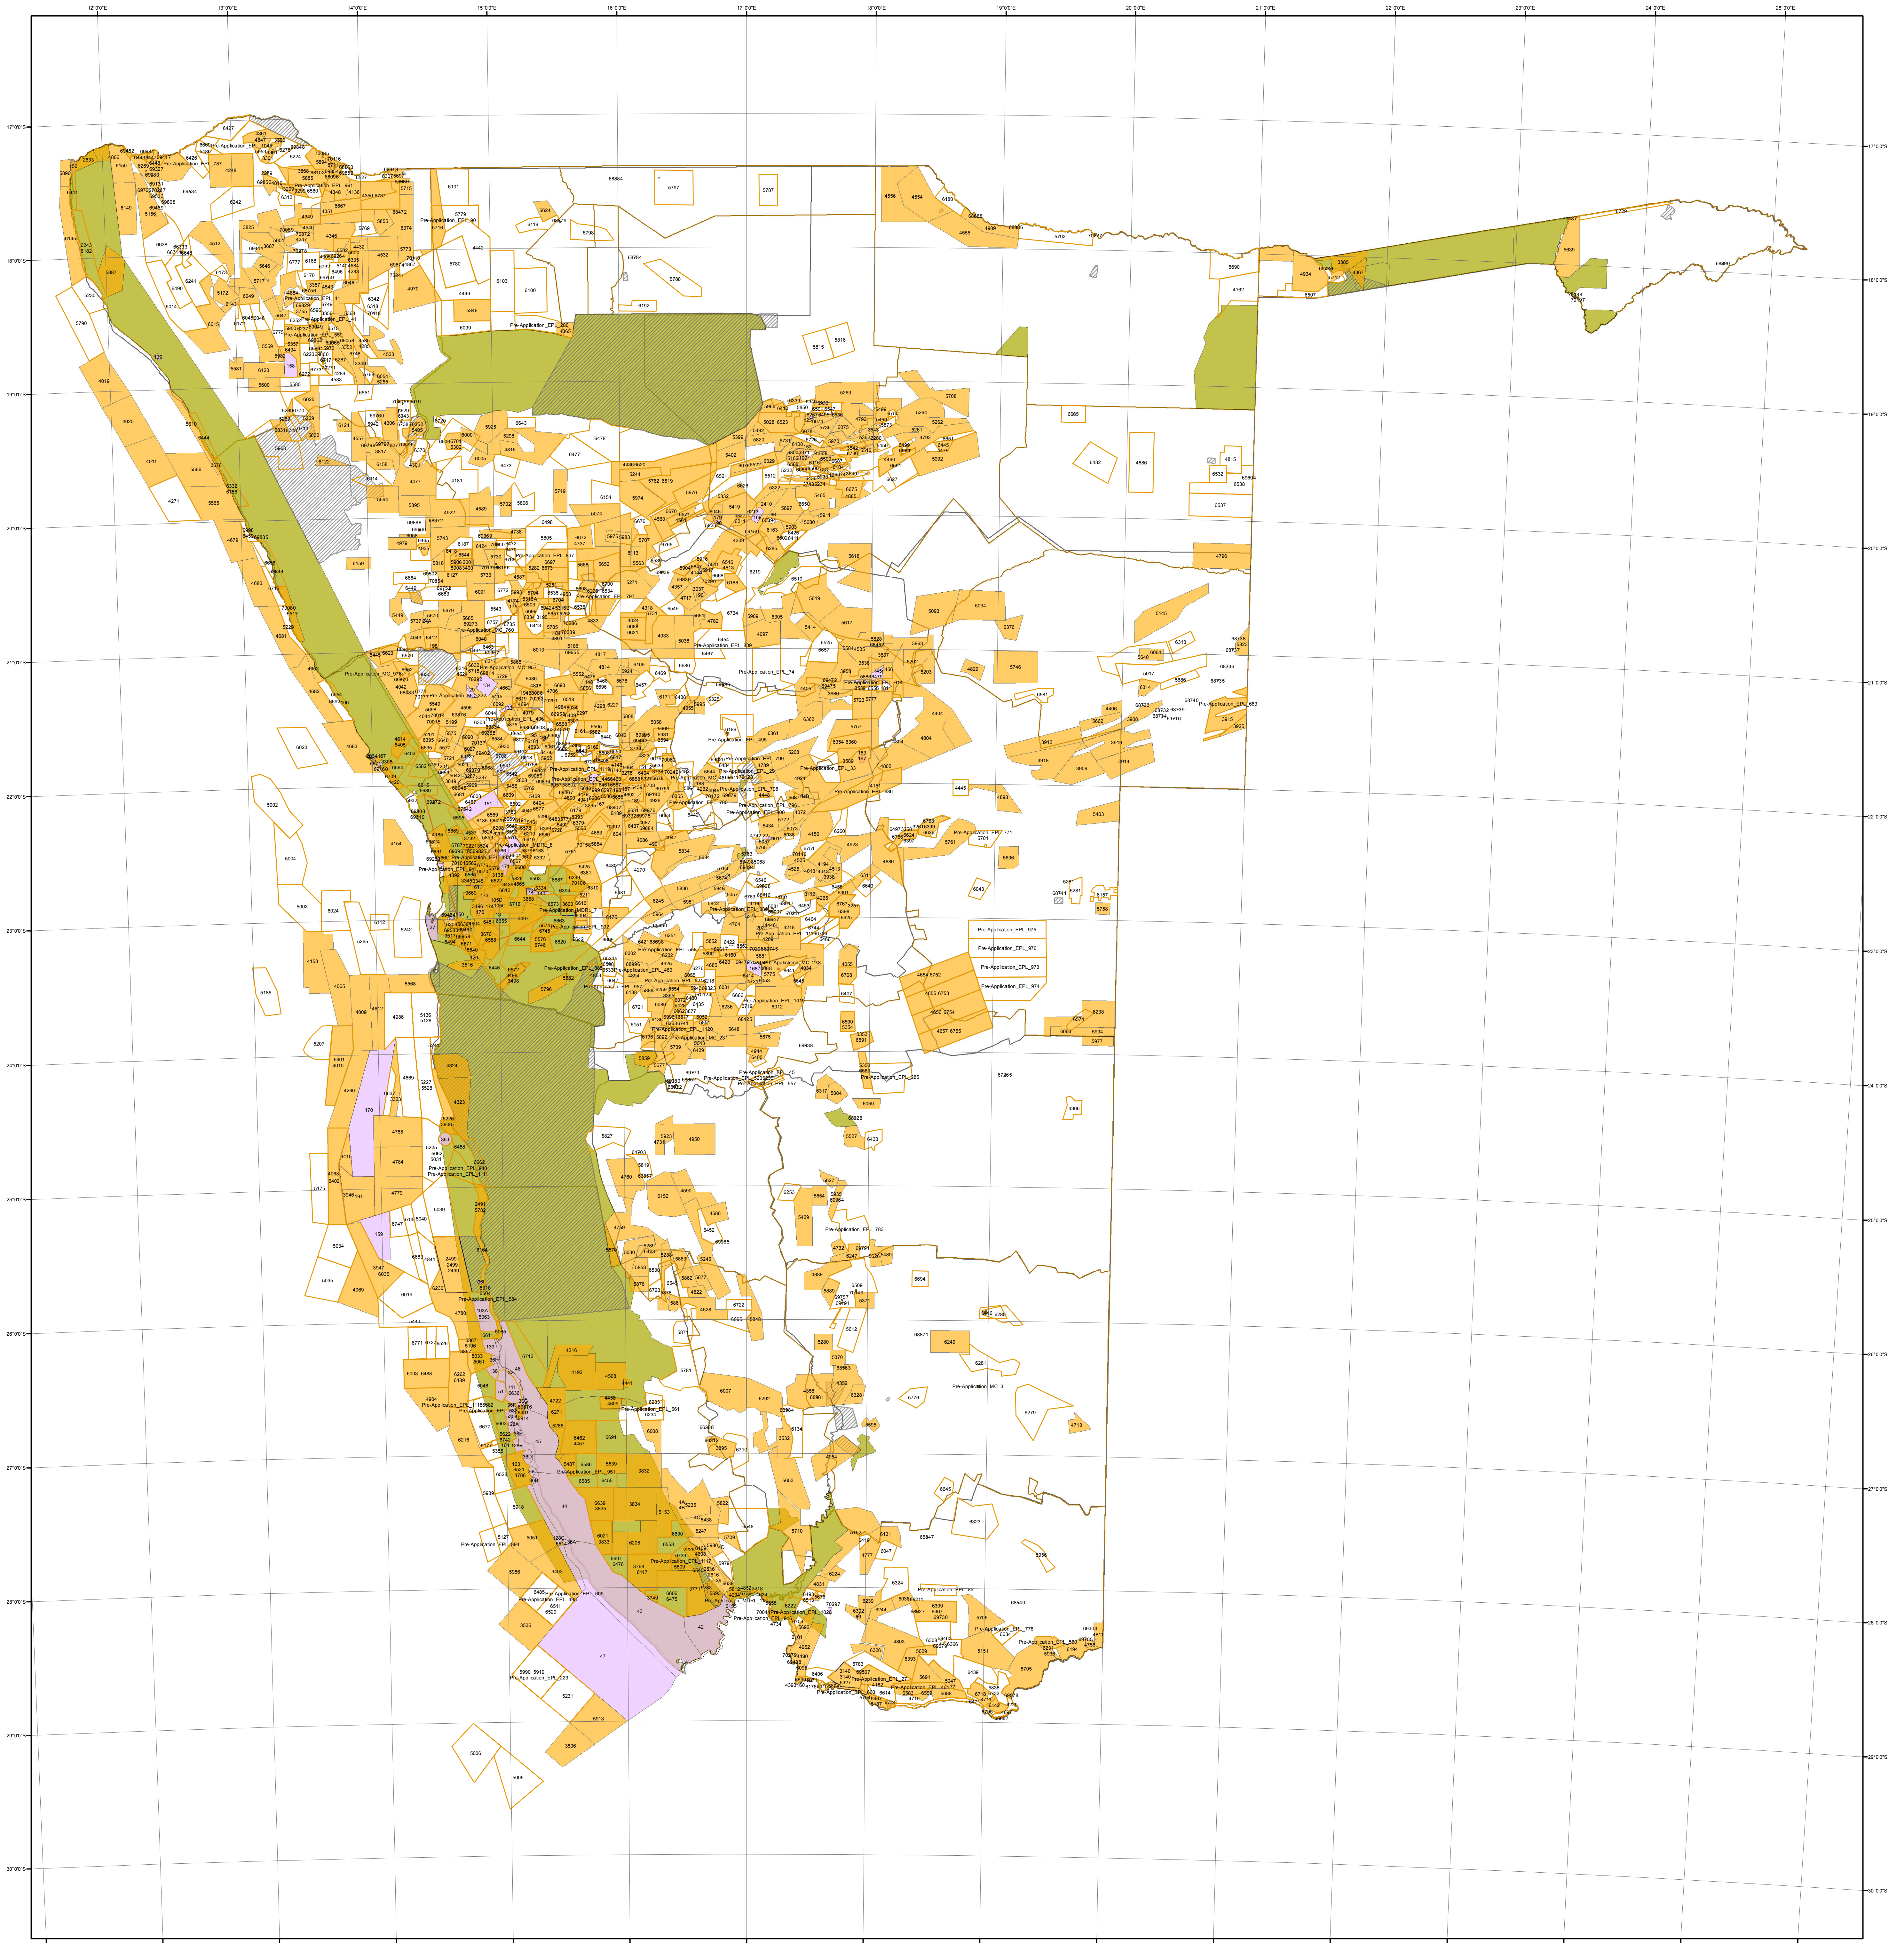

# Current Namibian Licences (Ministry of Mines and Energy)

Date: 05/07/2017

## Legend

	EPL - Application		ERL - Active		Withdrawn Area
	EPL - Active		ERL - Active		Environmentally Sensitive Areas
	ML - Application		RL - Application		District
	ML - Active		RL - Active		Region
	MC - Application		MDRL - Application		Division
	MC - Active		MDRL - Active		

1:2,000,000

Projection: Albers Conic Equal Area  
 Spheroid: Bessel 1841  
 Central Meridian: 17 Deg. E  
 Grid: Geographic Coordinates (Degrees)