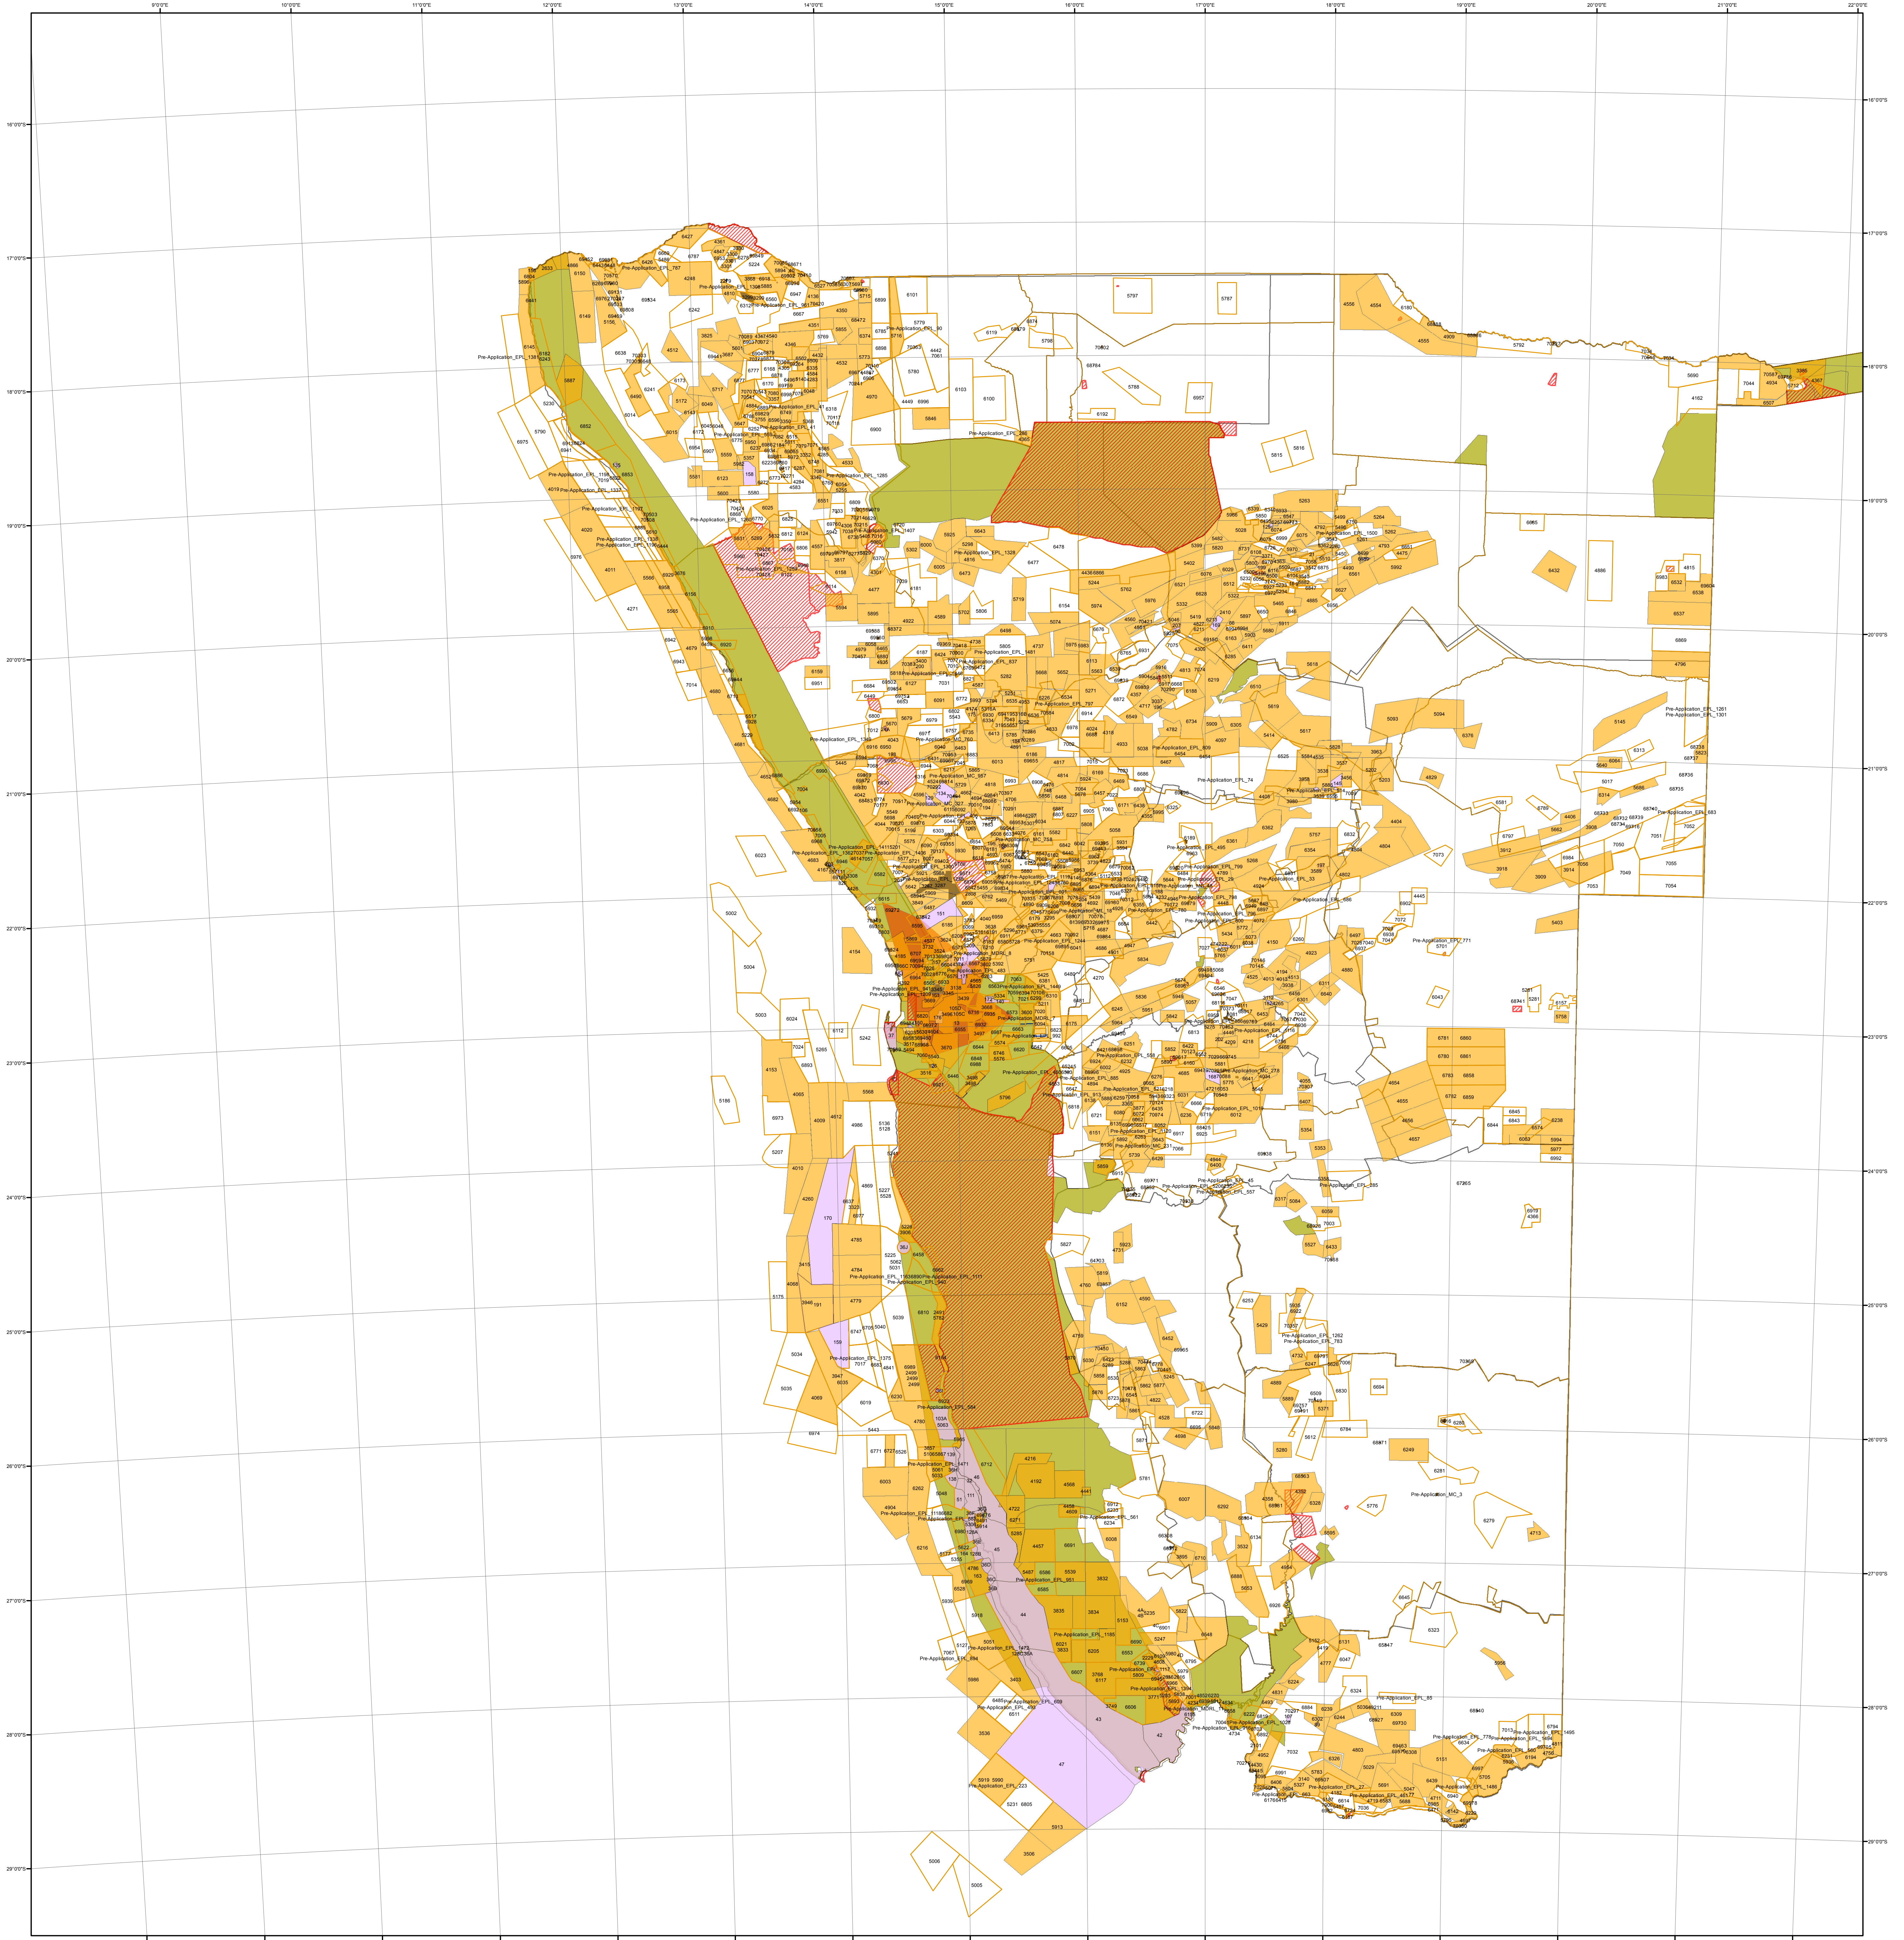

# Current Namibian Licences (Ministry of Mines and Energy)

Date: 05/03/2018

## Legend

EPL - Application	ERL - Application	Withdrawn Area
EPL - Active	ERL - Active	Environmentally Sensitive Areas
ML - Application	RL - Application	District
ML - Active	RL - Active	Region
MC - Application	MDRL - Application	Division
MC - Active	MDRL - Active	

1:2,000,000

Projection: Albers Conic Equal Area  
Spheroid: Bessel 1841  
Central Meridian: 17 Deg. E  
Grid: Geographic Coordinates (Degrees)