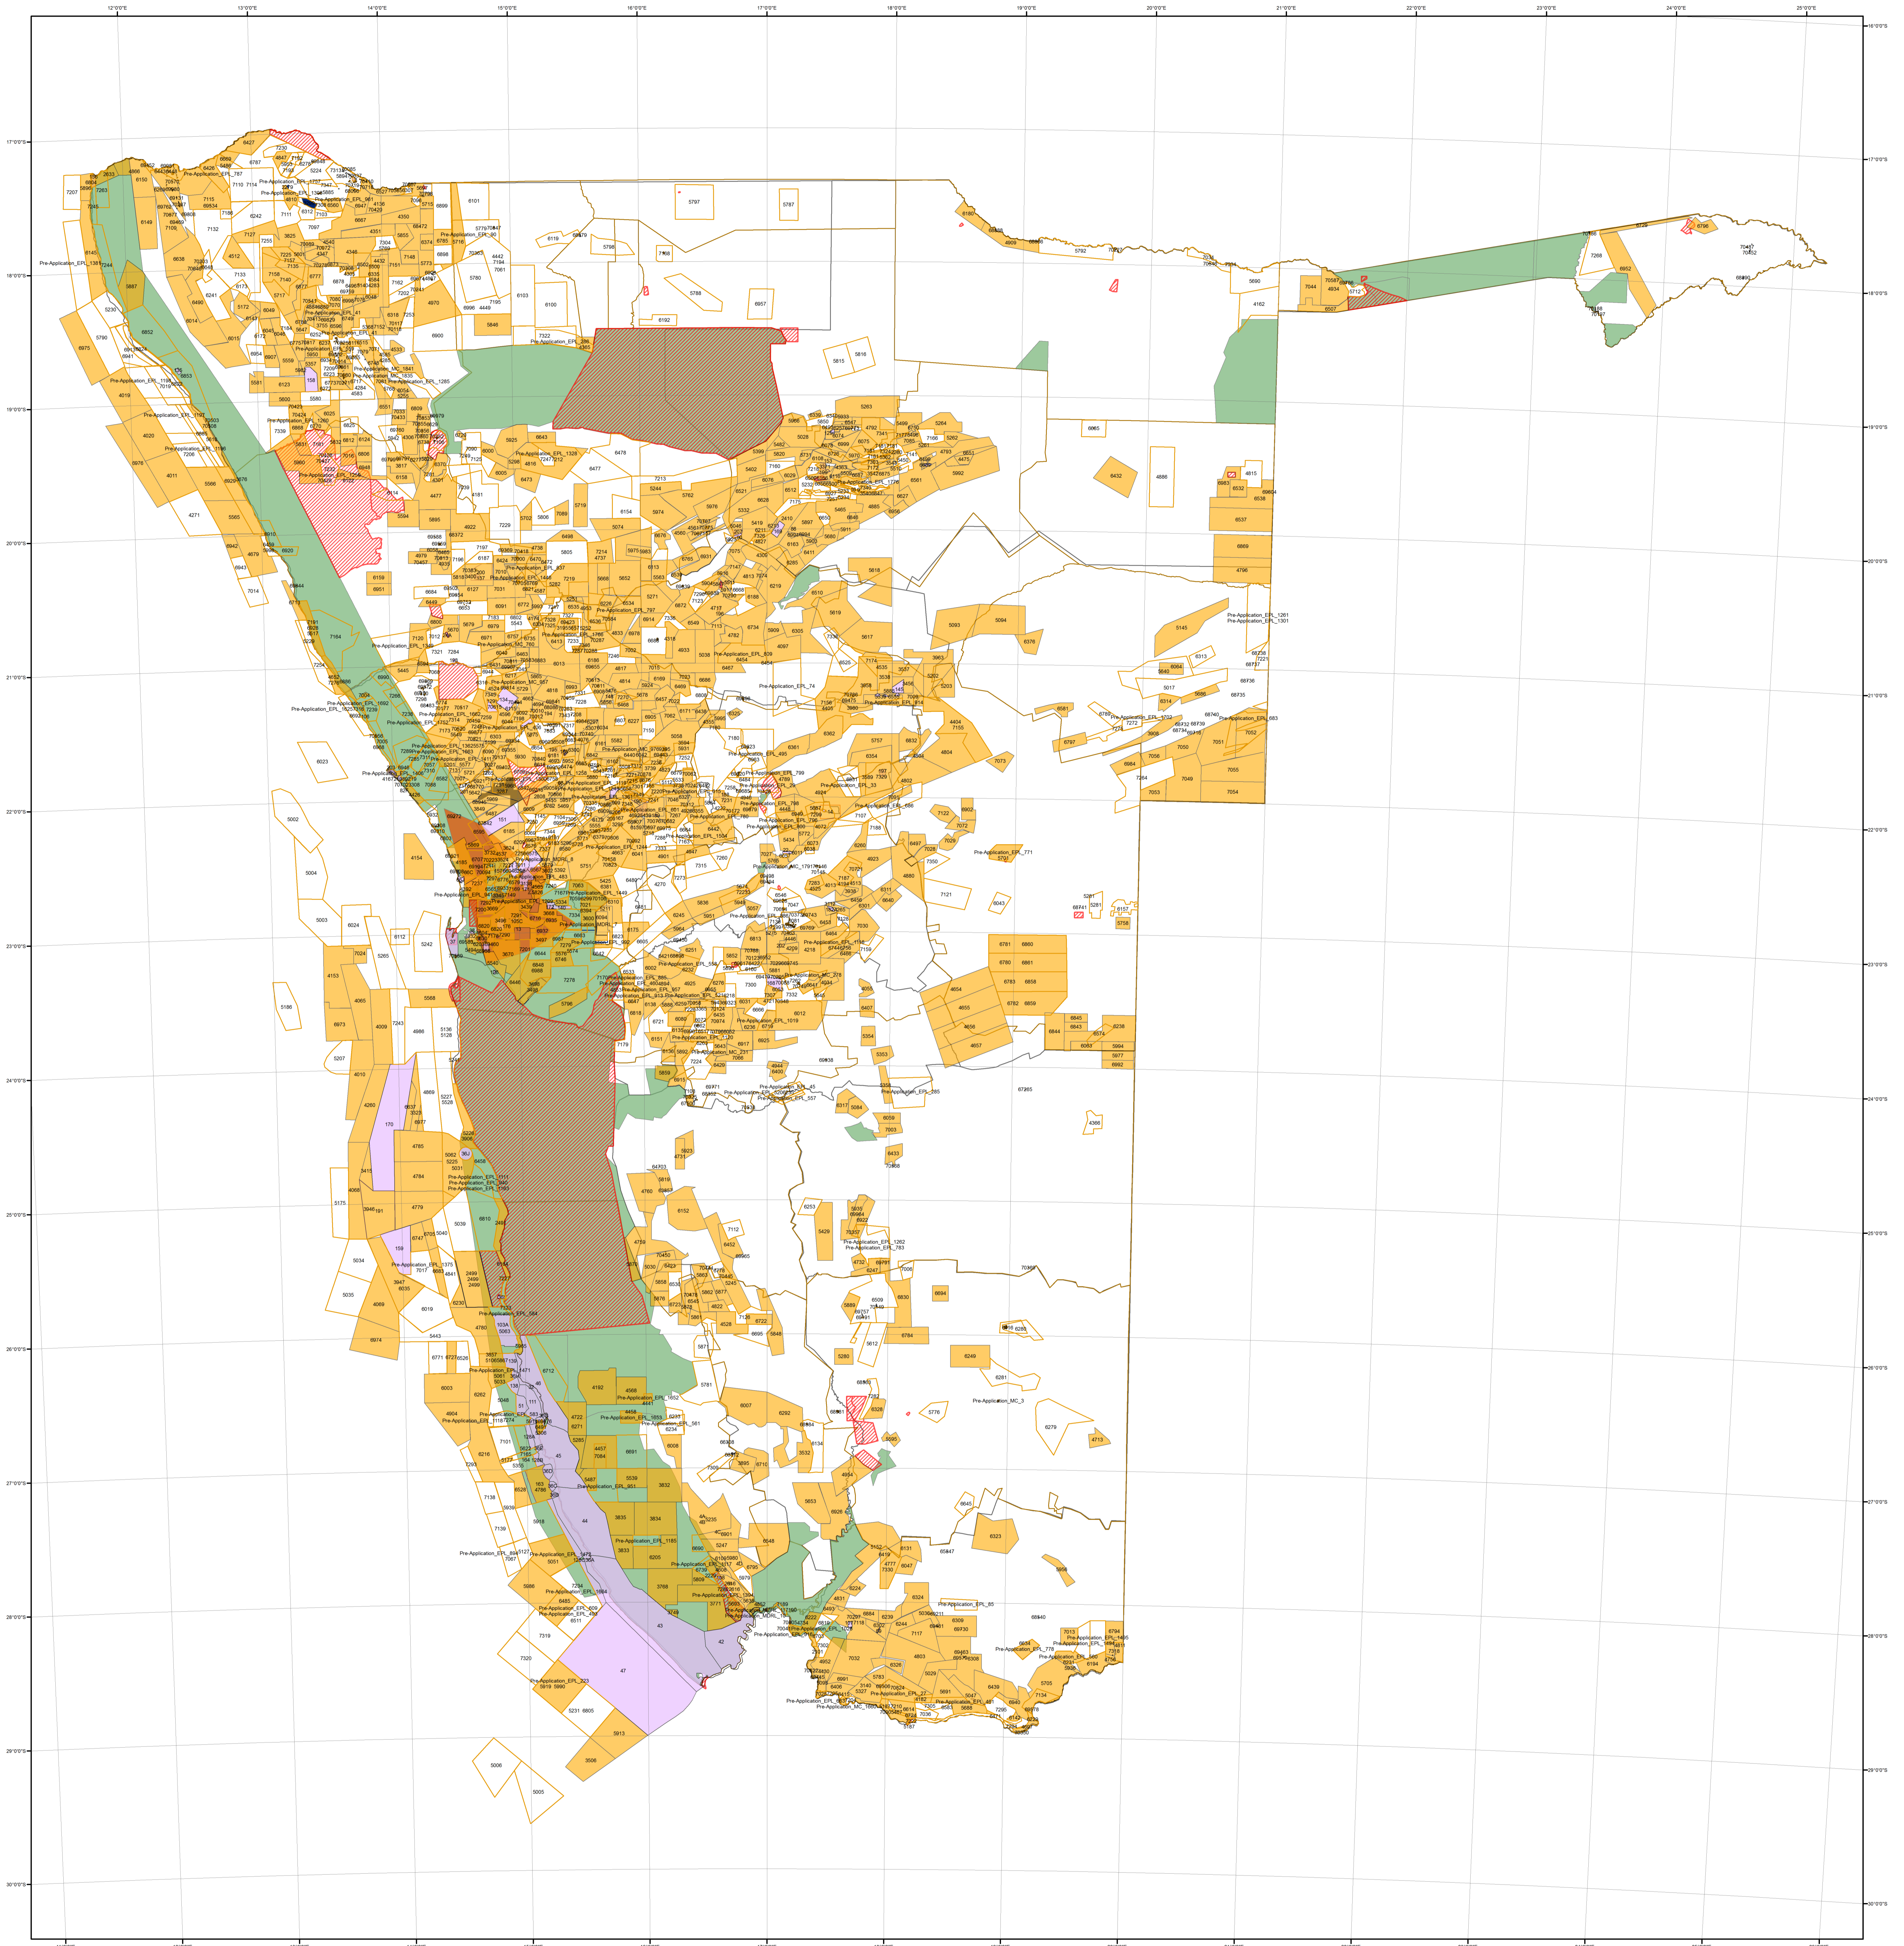

Current Namibian Licences (Ministry of Mines and Energy)

Date: 15/10/2018

Legend

	EPL - Application		ERL - Application		Withdrawn Area
	EPL - Active		ERL - Active		Environmentally Sensitive Areas
	ML - Application		RL - Application		District
	ML - Active		RL - Active		Region
	MC - Application		MDRL - Application		Division
	MC - Active		MDRL - Active		

1:2,000,000

Projection: Albers Conic Equal Area
Spheroid: Bessel 1841
Central Meridian: 17 Deg. E
Grid: Geographic Coordinates (Degrees)