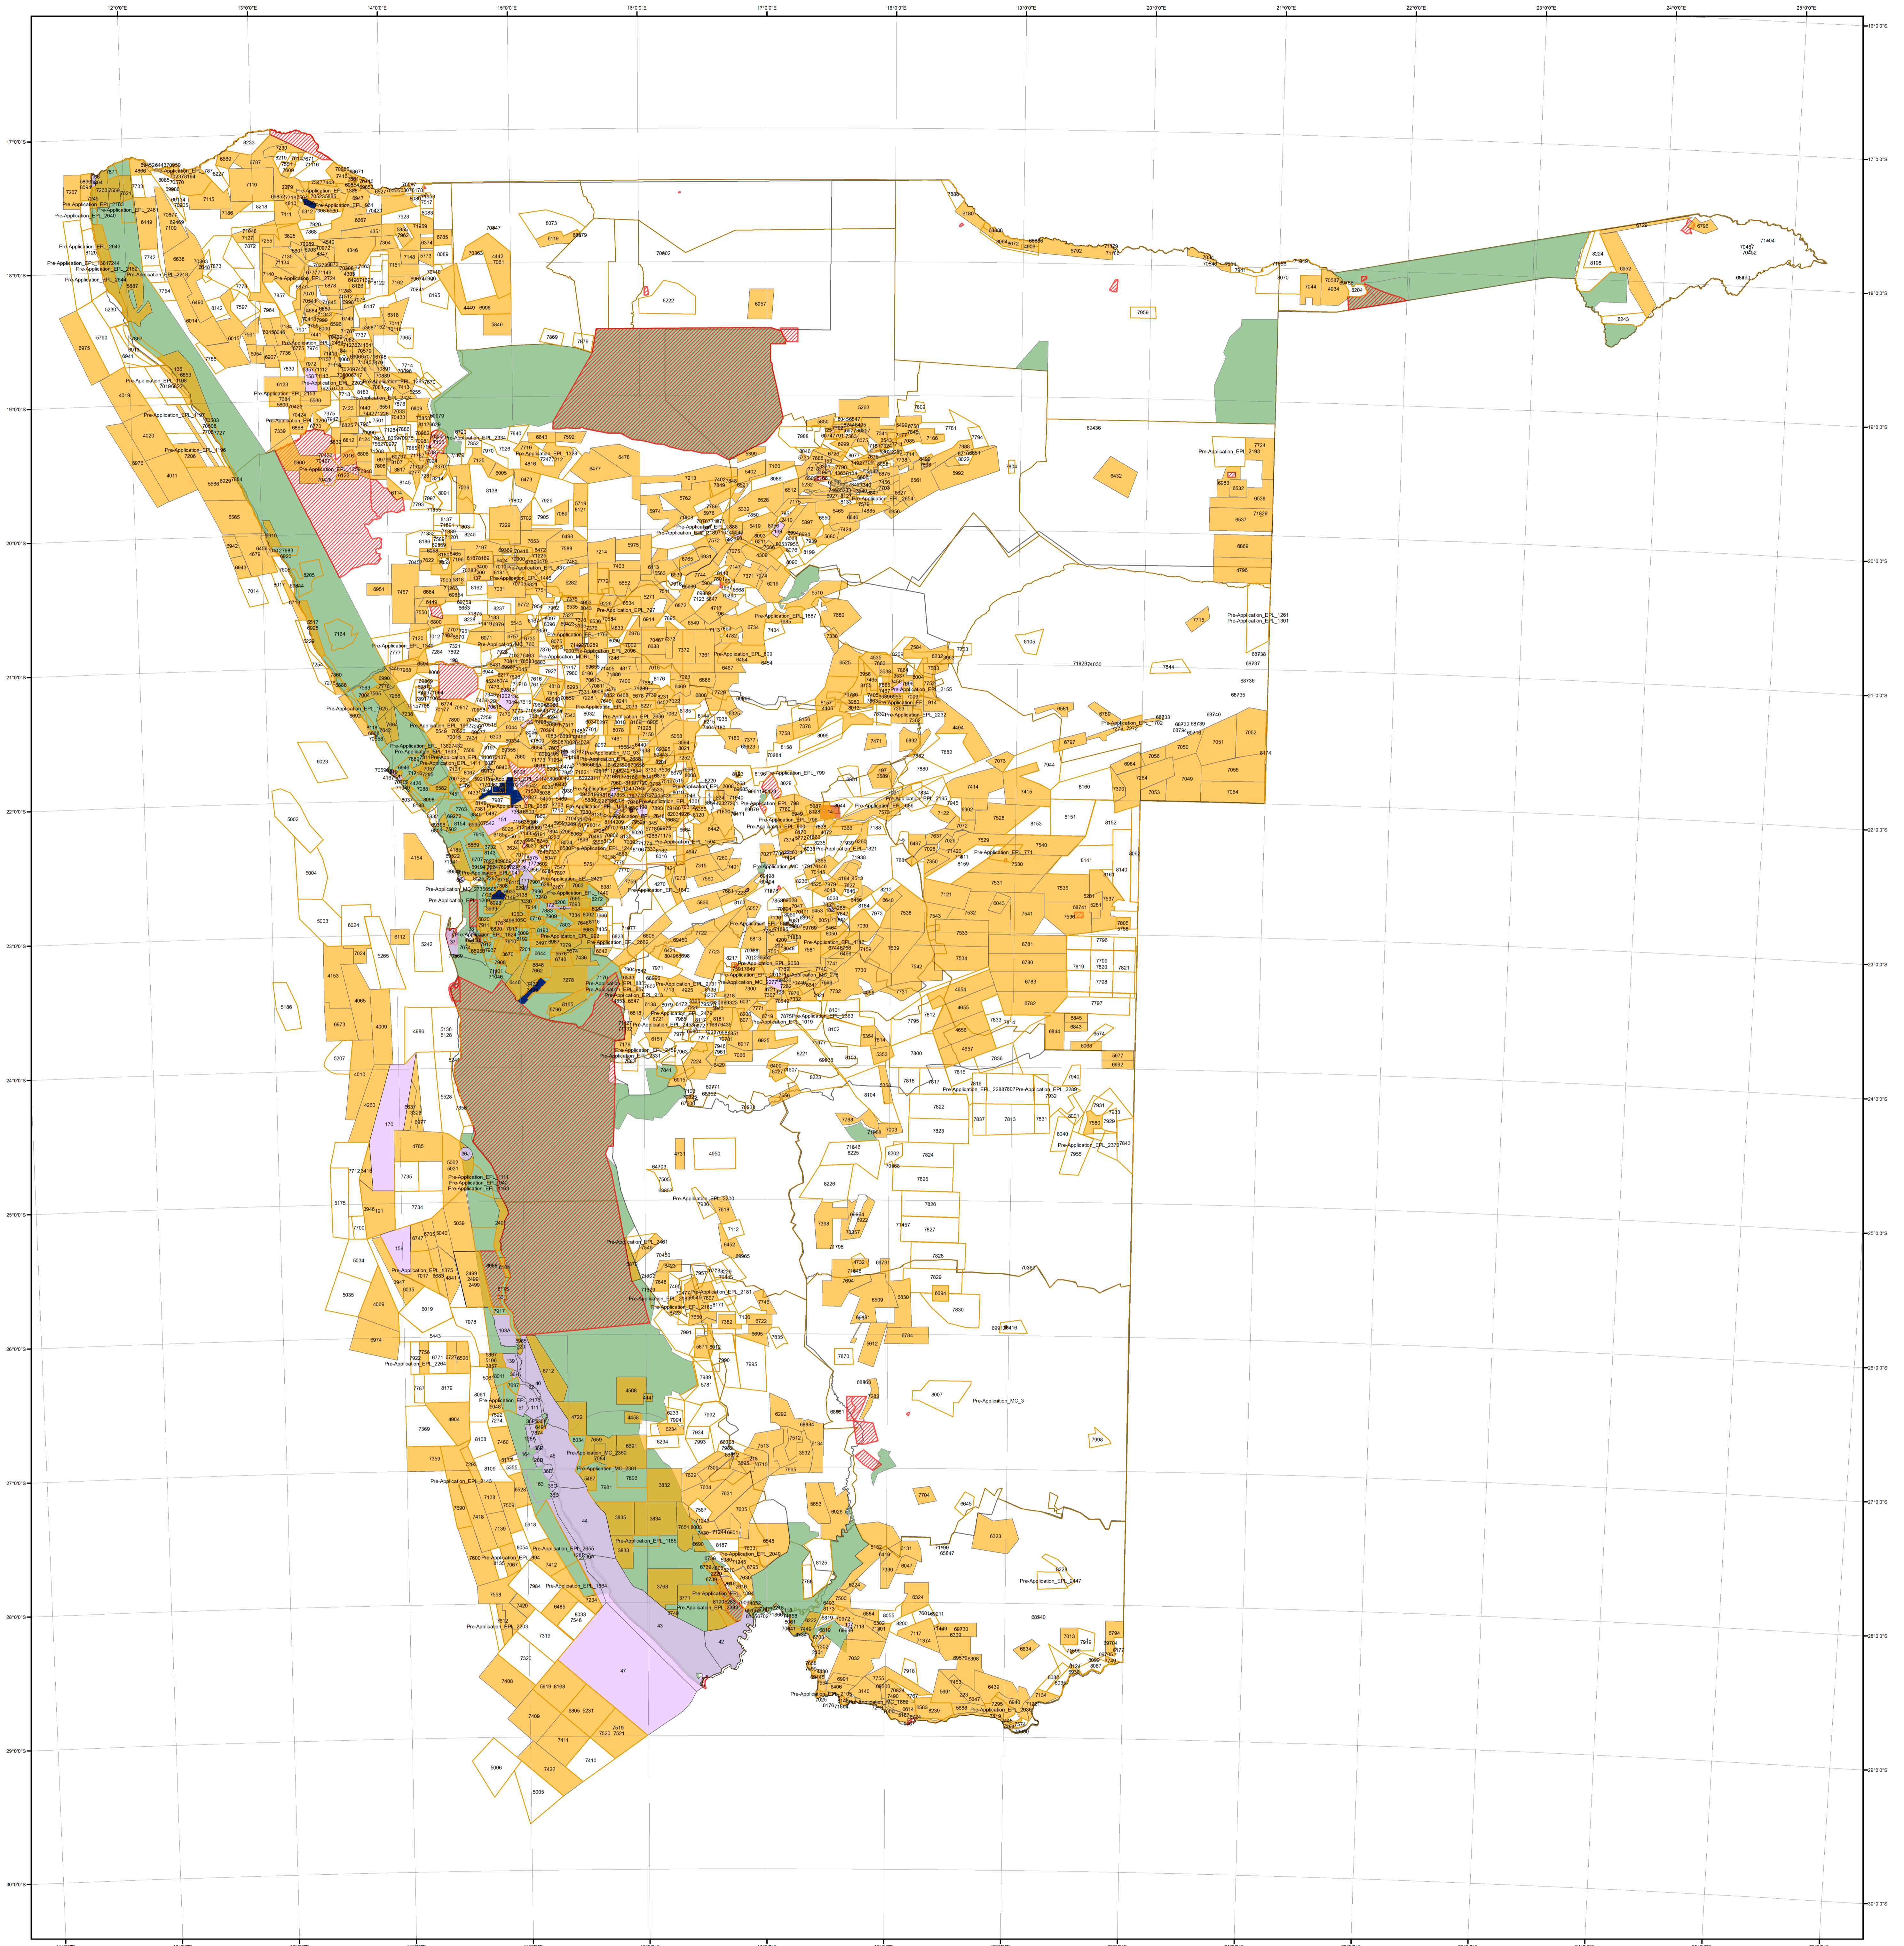

Current Namibian Licences (Ministry of Mines and Energy)

Date: 07/07/2020

Legend

	EPL - Application		ERL - Application		Withdrawn Area
	EPL - Active		ERL - Active		Environmentally Sensitive Areas
	ML - Application		RL - Application		District
	ML - Active		RL - Active		Region
	MC - Application		MDRL - Application		Division
	MC - Active		MDRL - Active		

1:2,000,000

Projection: Albers Conic Equal Area
 Spheroid: Bessel 1841
 Central Meridian: 17 Deg. E
 Grid: Geographic Coordinates (Degrees)