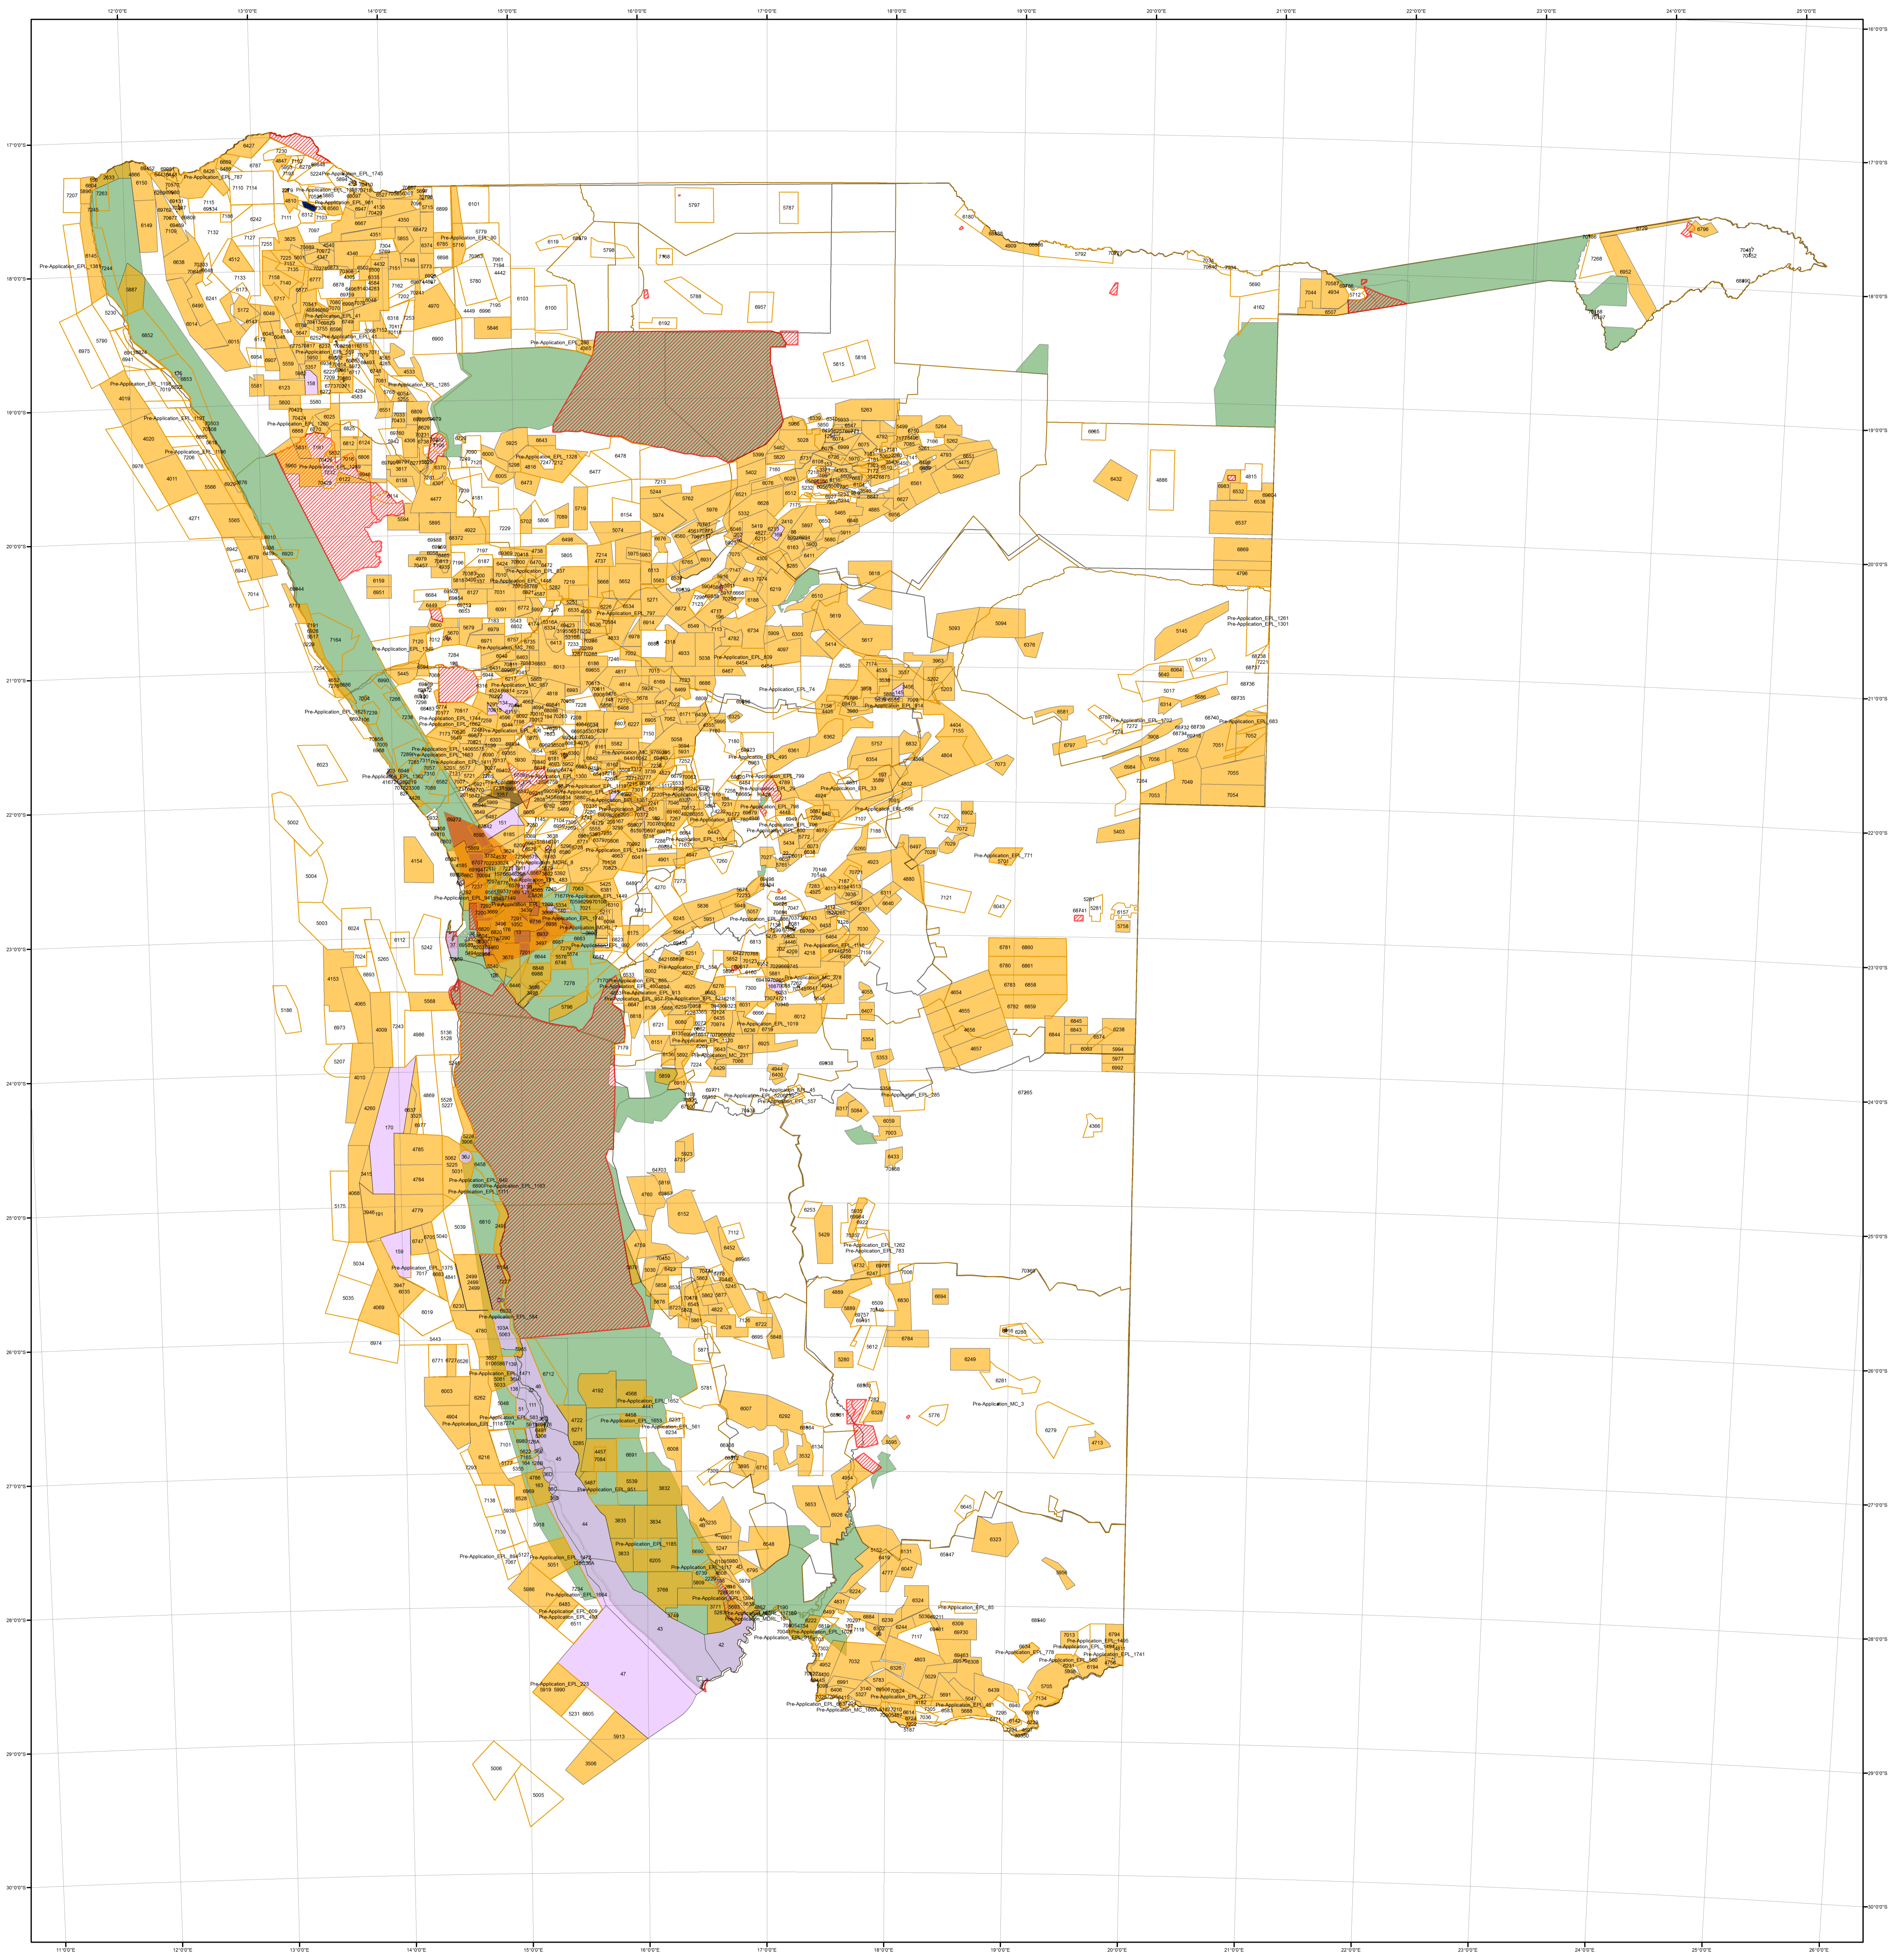

Current Namibian Licences (Ministry of Mines and Energy)

Date: 10/09/2018

Legend

	EPL - Application		ERL - Application		Withdrawn Area
	EPL - Active		ERL - Active		Environmentally Sensitive Areas
	ML - Application		RL - Application		District
	ML - Active		RL - Active		Region
	MC - Application		MDRL - Application		Division
	MC - Active		MDRL - Active		

1:2,000,000

Projection: Albers Conic Equal Area
 Spheroid: Bessel 1841
 Central Meridian: 17 Deg. E
 Grid: Geographic Coordinates (Degrees)