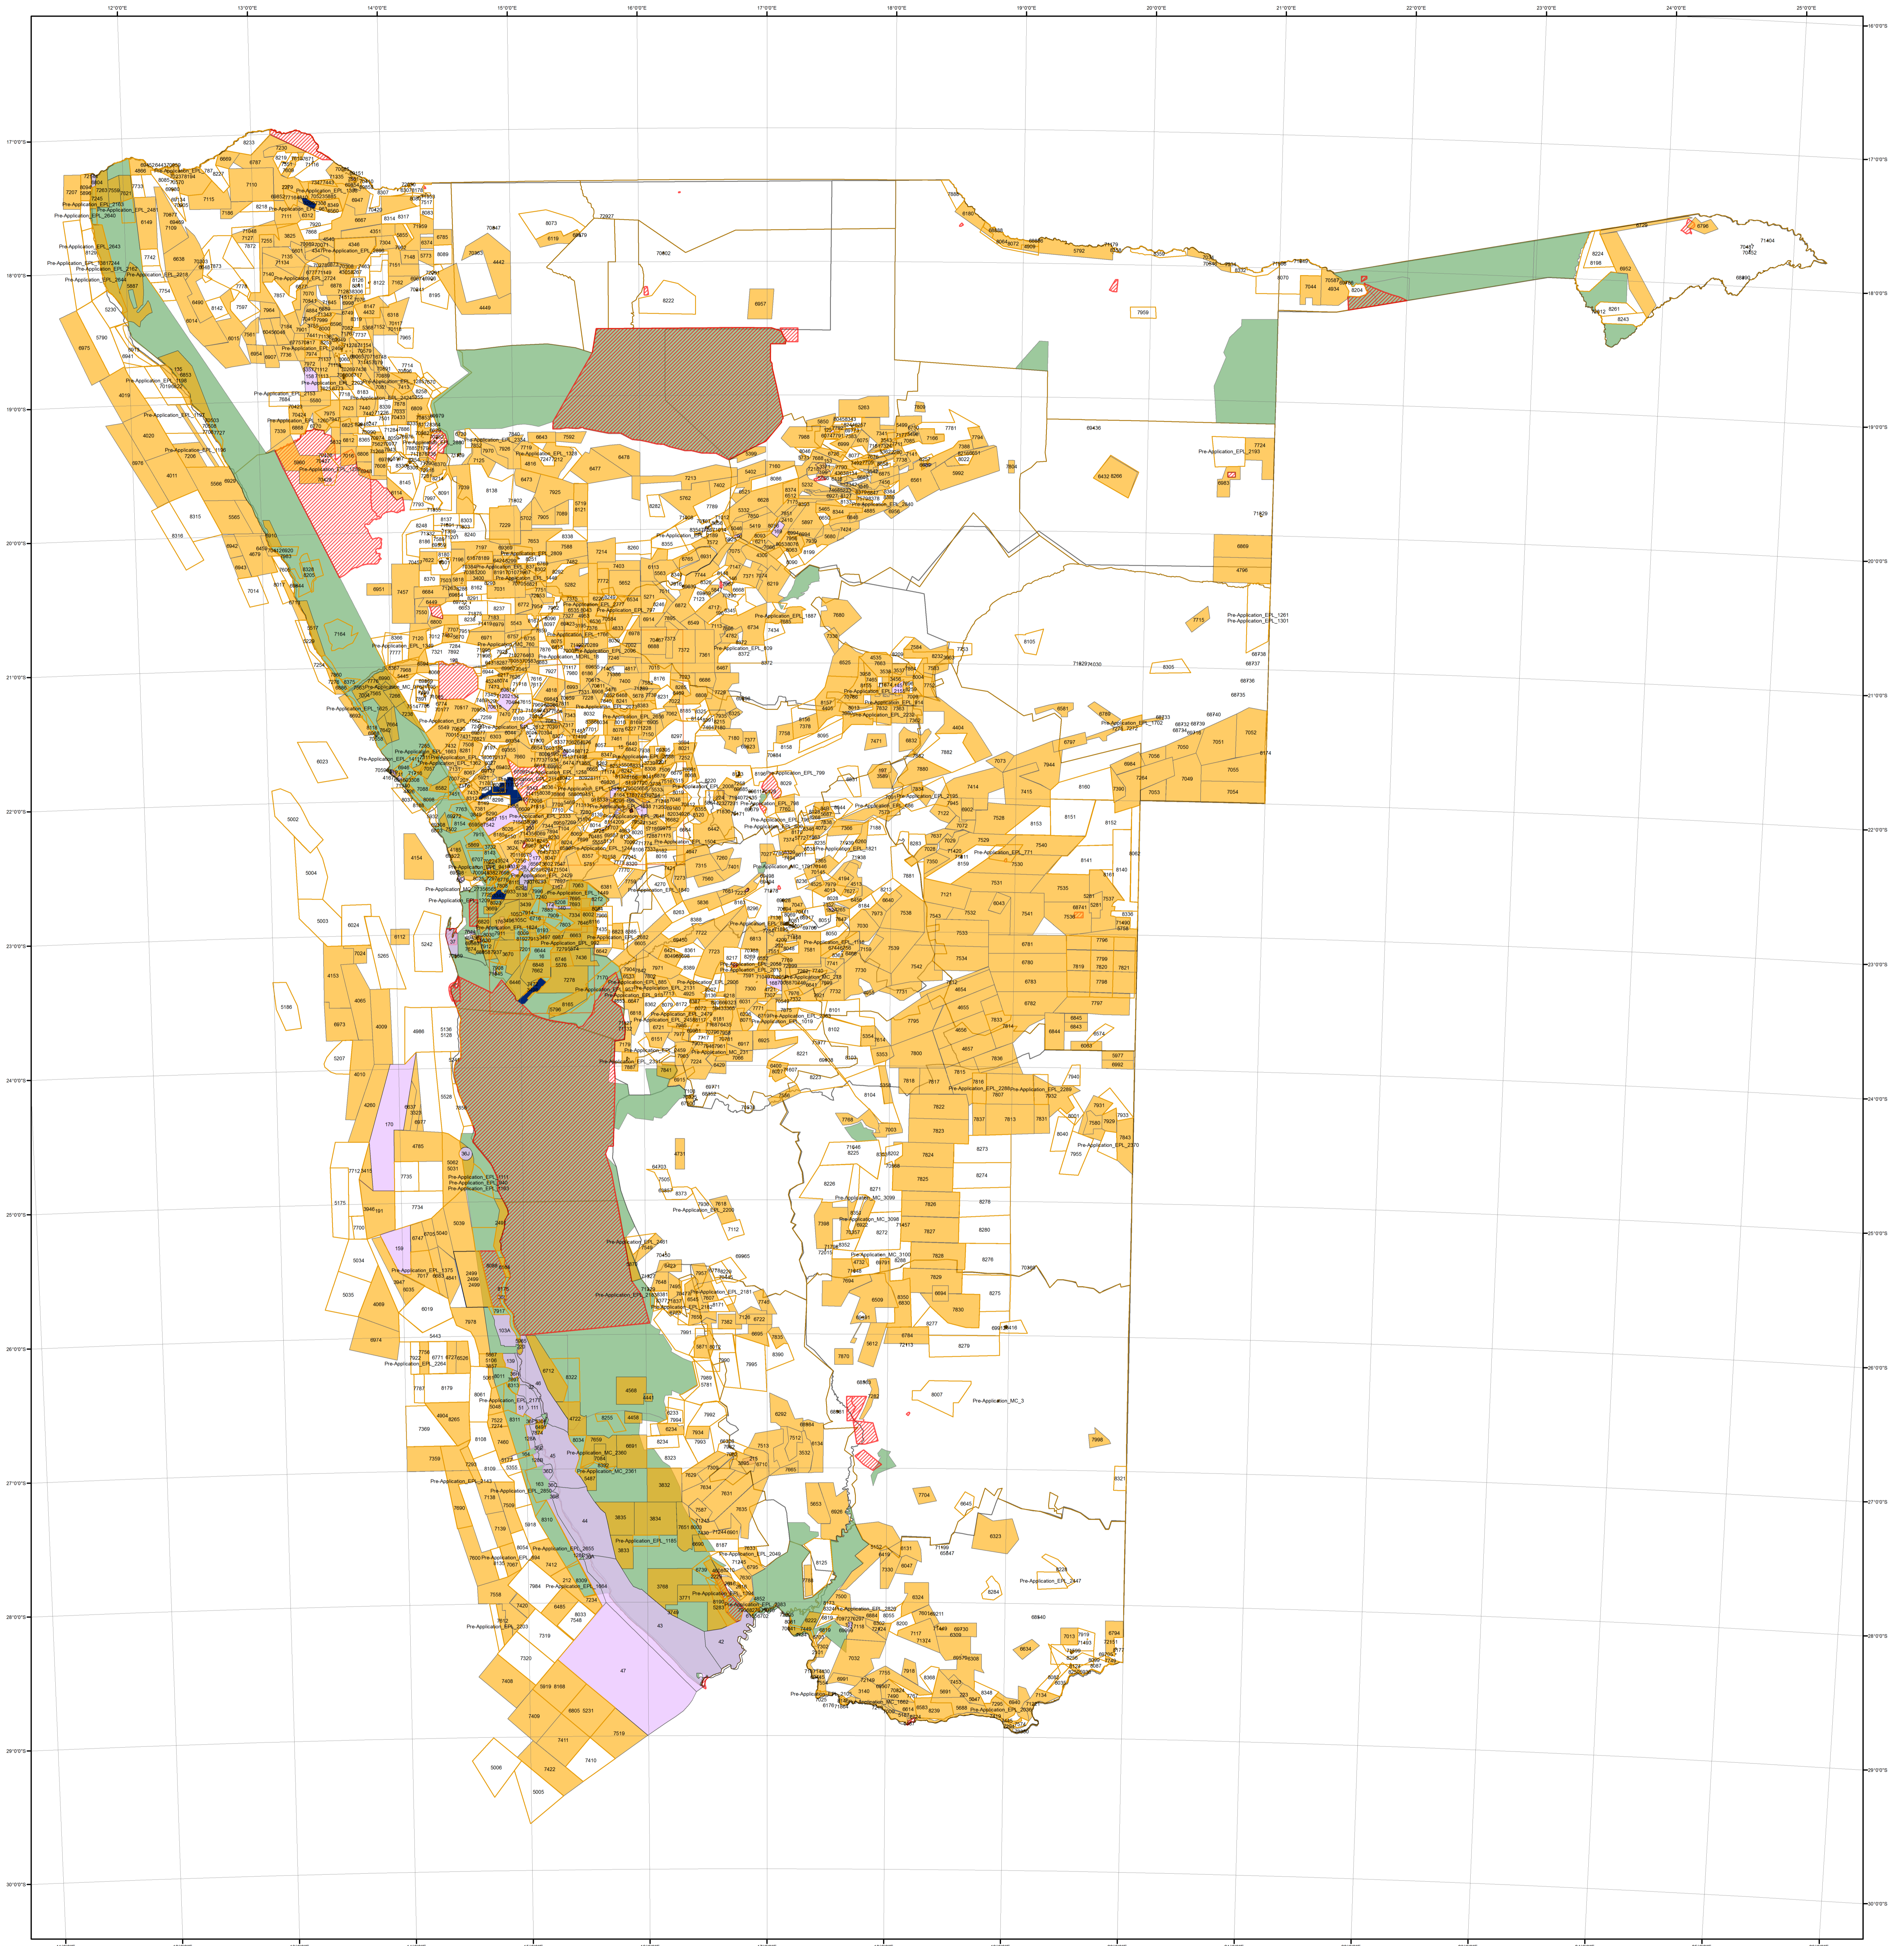

Current Namibian Licences (Ministry of Mines and Energy)

Date: 07/10/2020

Legend

	EPL - Application		ERL - Application		Withdrawn Area
	EPL - Active		ERL - Active		Environmentally Sensitive Areas
	ML - Application		RL - Application		District
	ML - Active		RL - Active		Region
	MC - Application		MDRL - Application		Division
	MC - Active		MDRL - Active		

1:2,000,000

Projection: Albers Conic Equal Area
 Spheroid: Bessel 1841
 Central Meridian: 17 Deg. E
 Grid: Geographic Coordinates (Degrees)