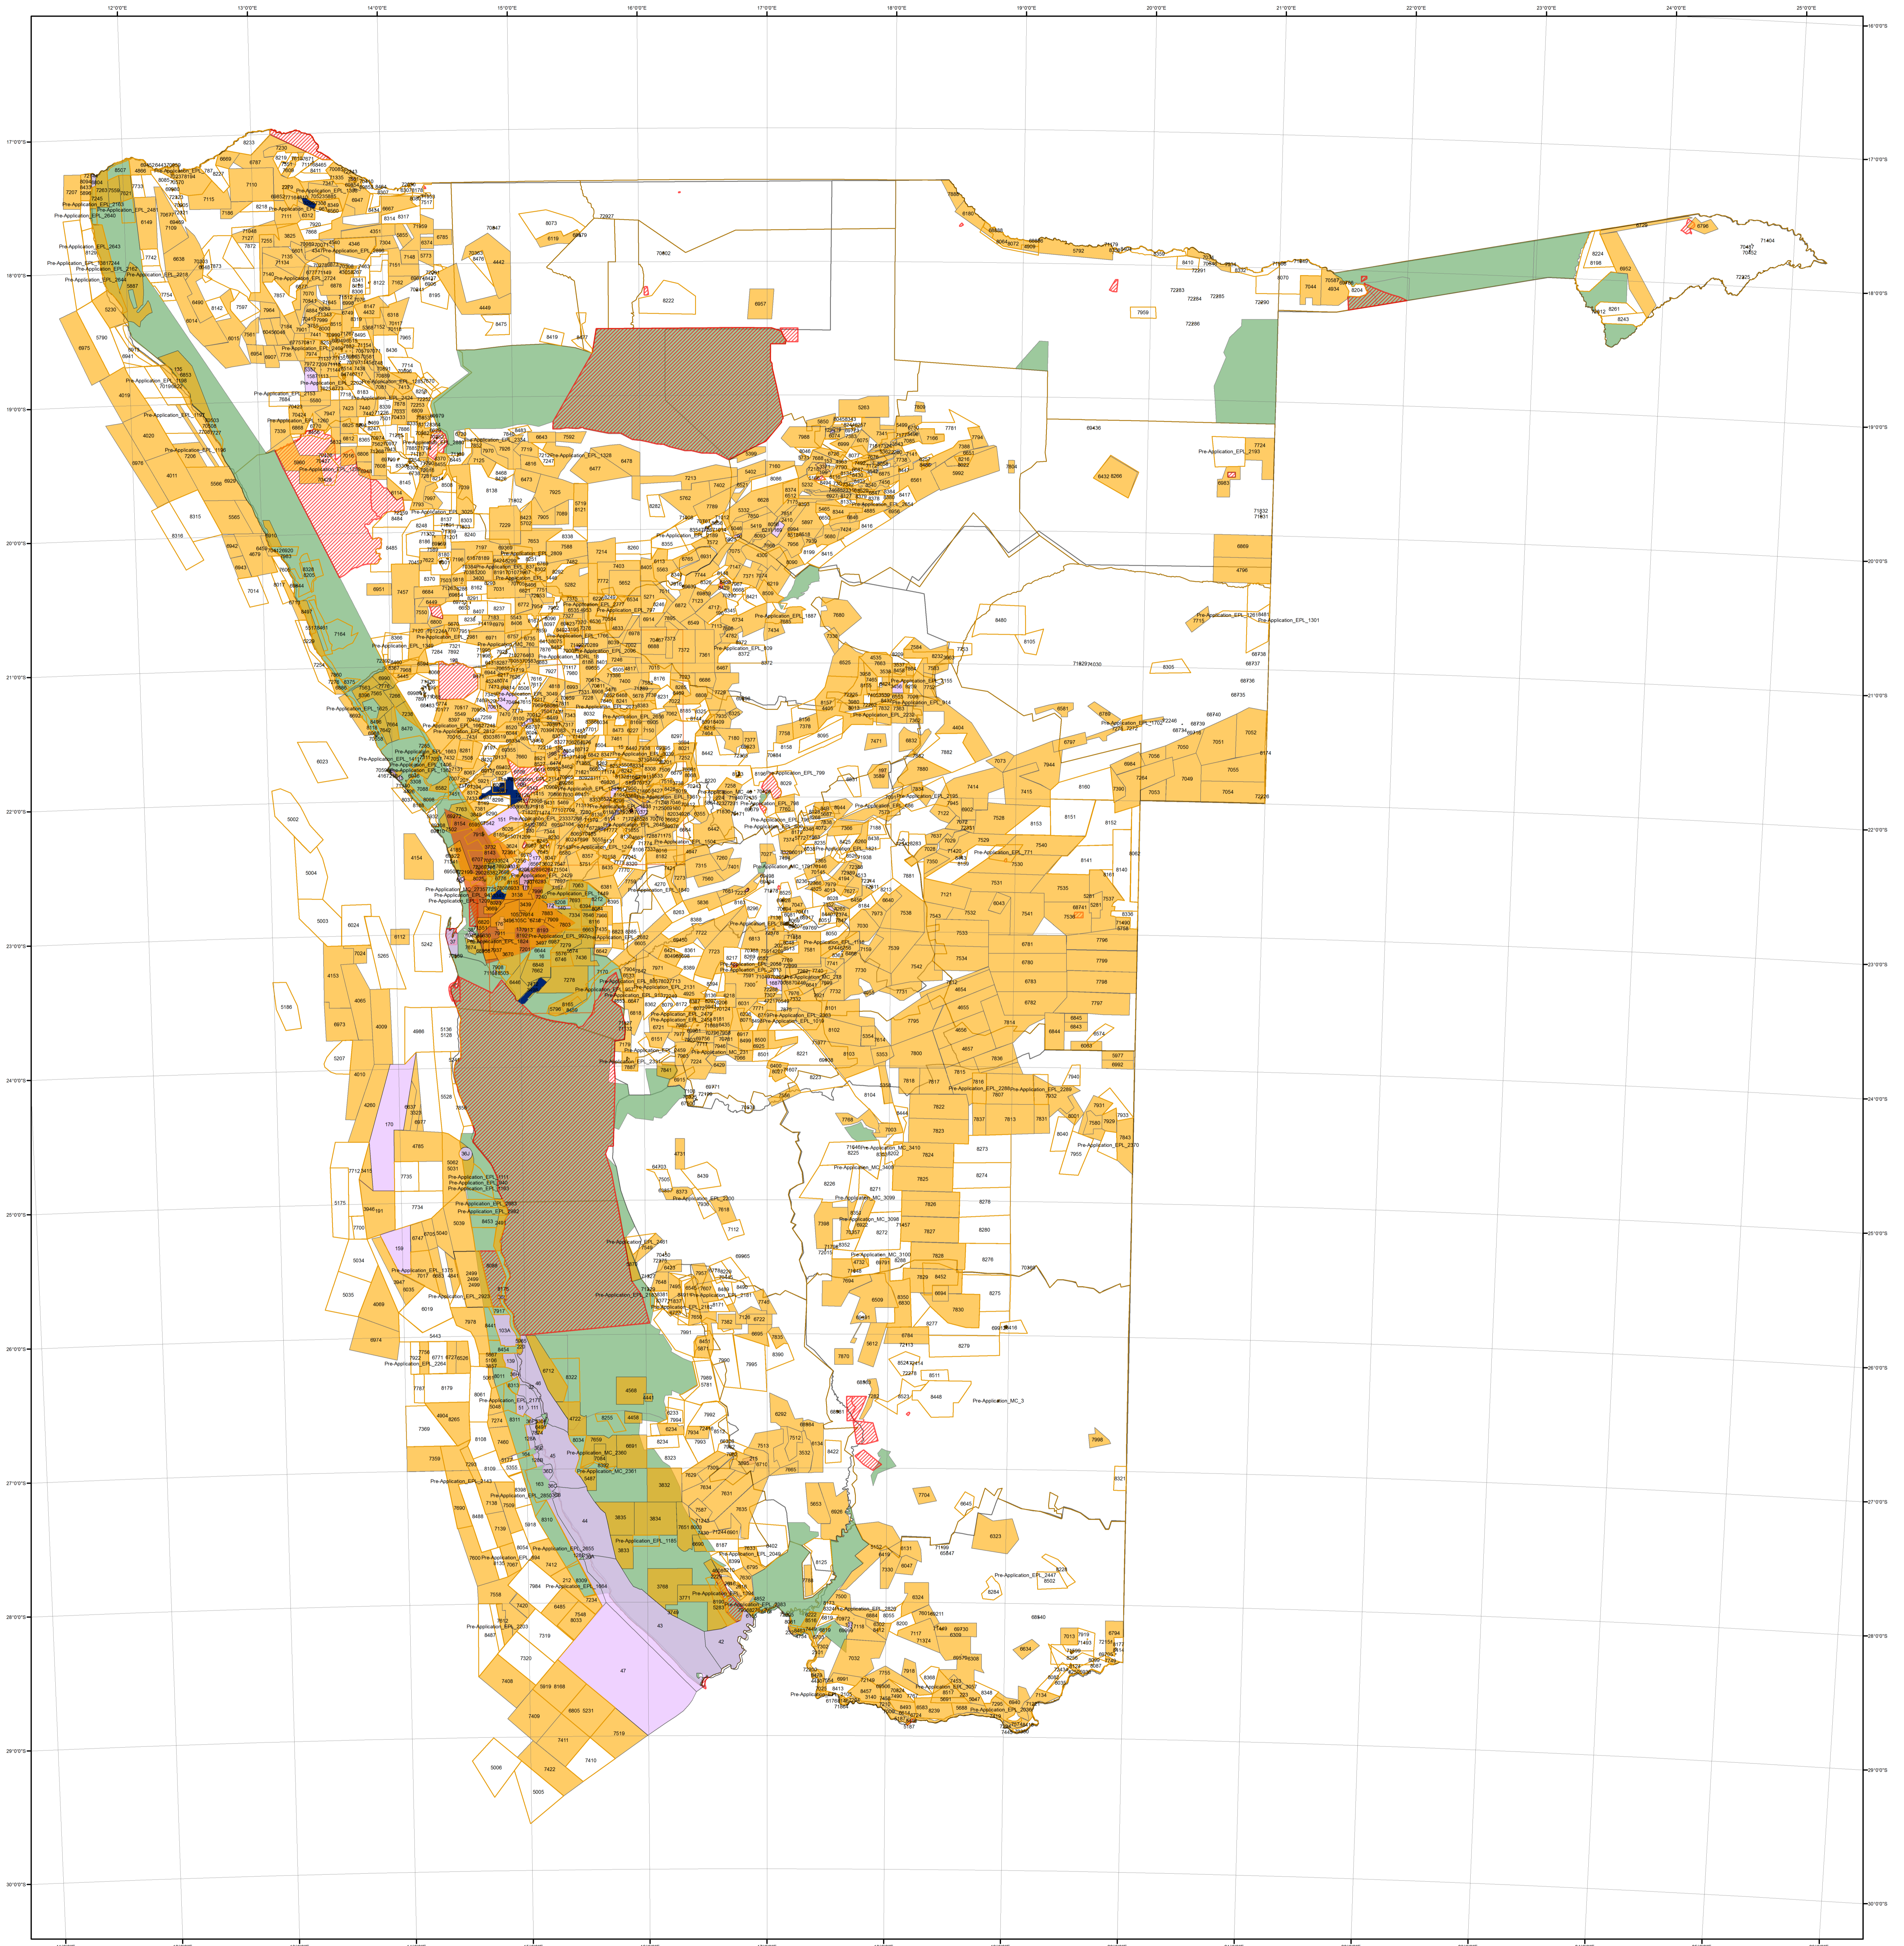

# Current Namibian Licences (Ministry of Mines and Energy)

Date: 07/12/2020

### Legend

	EPL - Application		ERL - Application		Withdrawn Area
	EPL - Active		ERL - Active		Environmentally Sensitive Areas
	ML - Application		RL - Application		District
	ML - Active		RL - Active		Region
	MC - Application		MDRL - Application		Division
	MC - Active		MDRL - Active		

1:2,000,000

**Projection: Albers Conic Equal Area**  
**Spheroid: Bessel 1841**  
**Central Meridian: 17 Deg. E**  
**Grid: Geographic Coordinates (Degrees)**