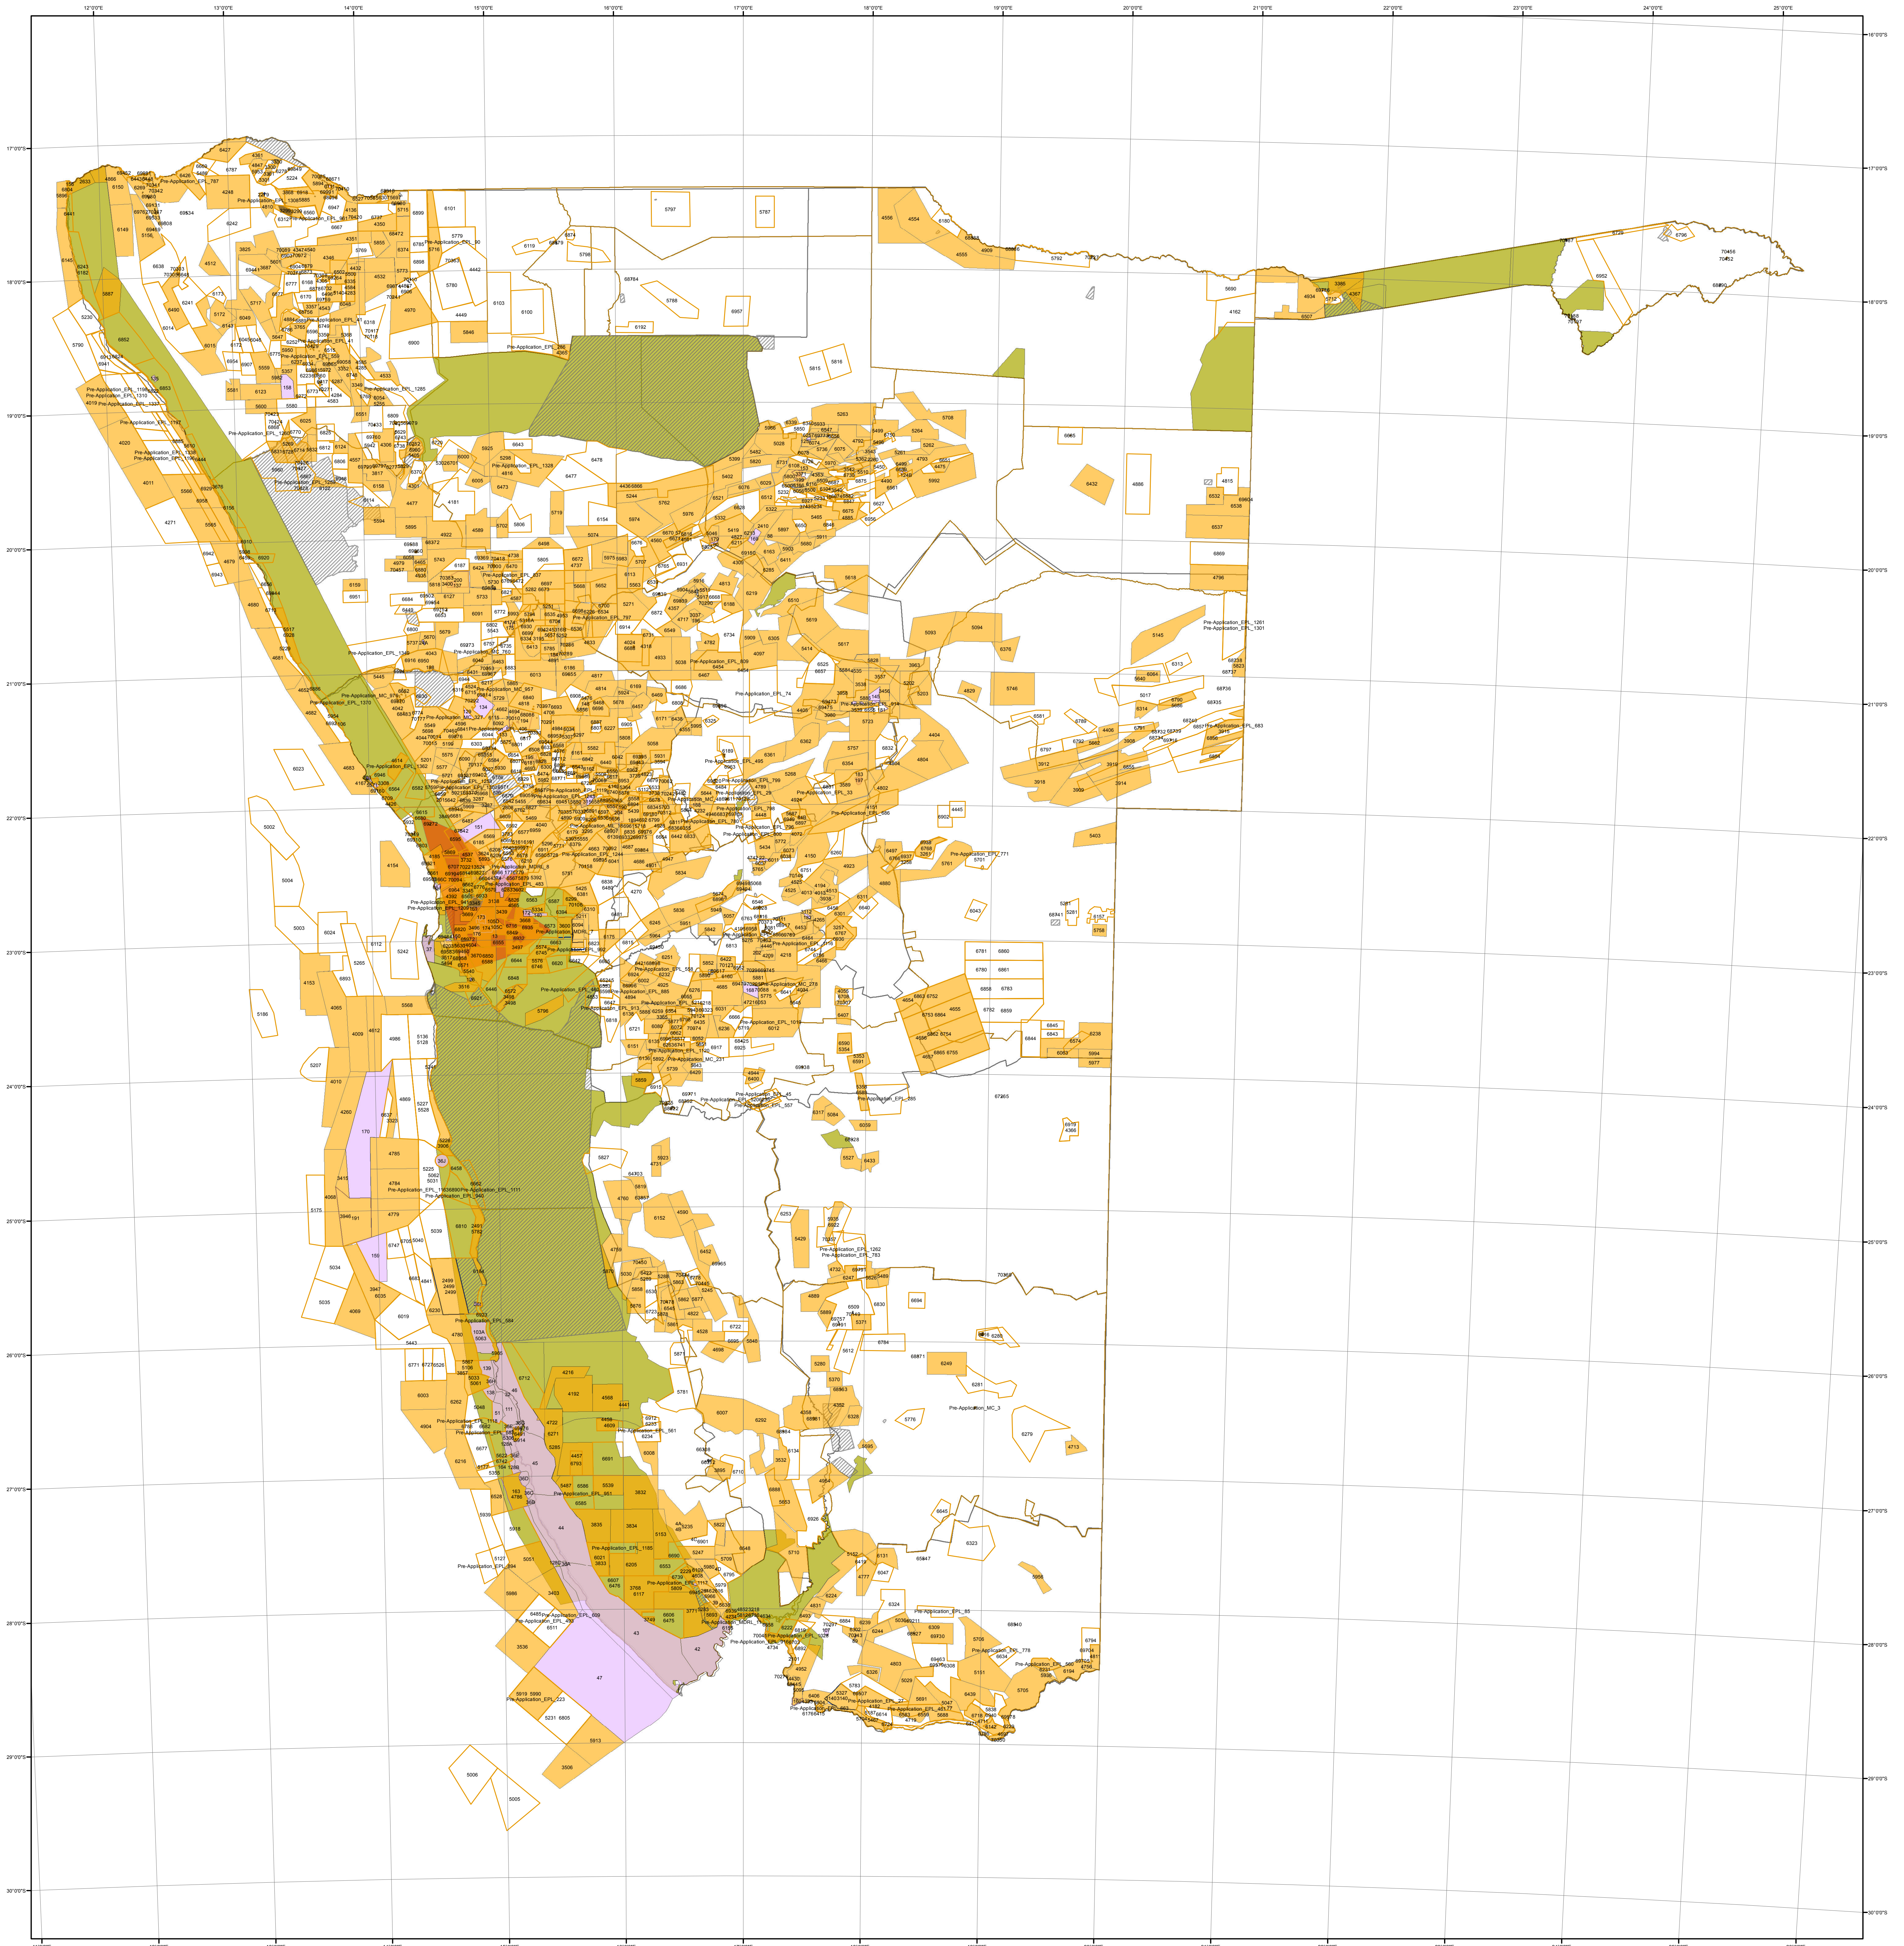

# Current Namibian Licences (Ministry of Mines and Energy)

Date: 04/12/2017

### Legend

	EPL - Application		ERL - Application		Withdrawn Area
	EPL - Active		ERL - Active		Environmentally Sensitive Areas
	ML - Application		RL - Application		District
	ML - Active		RL - Active		Region
	MC - Application		MDRL - Application		Division
	MC - Active		MDRL - Active		

1:2,000,000

Projection: Albers Conic Equal Area  
 Spheroid: Bessel 1841  
 Central Meridian: 17 Deg. E  
 Grid: Geographic Coordinates (Degrees)