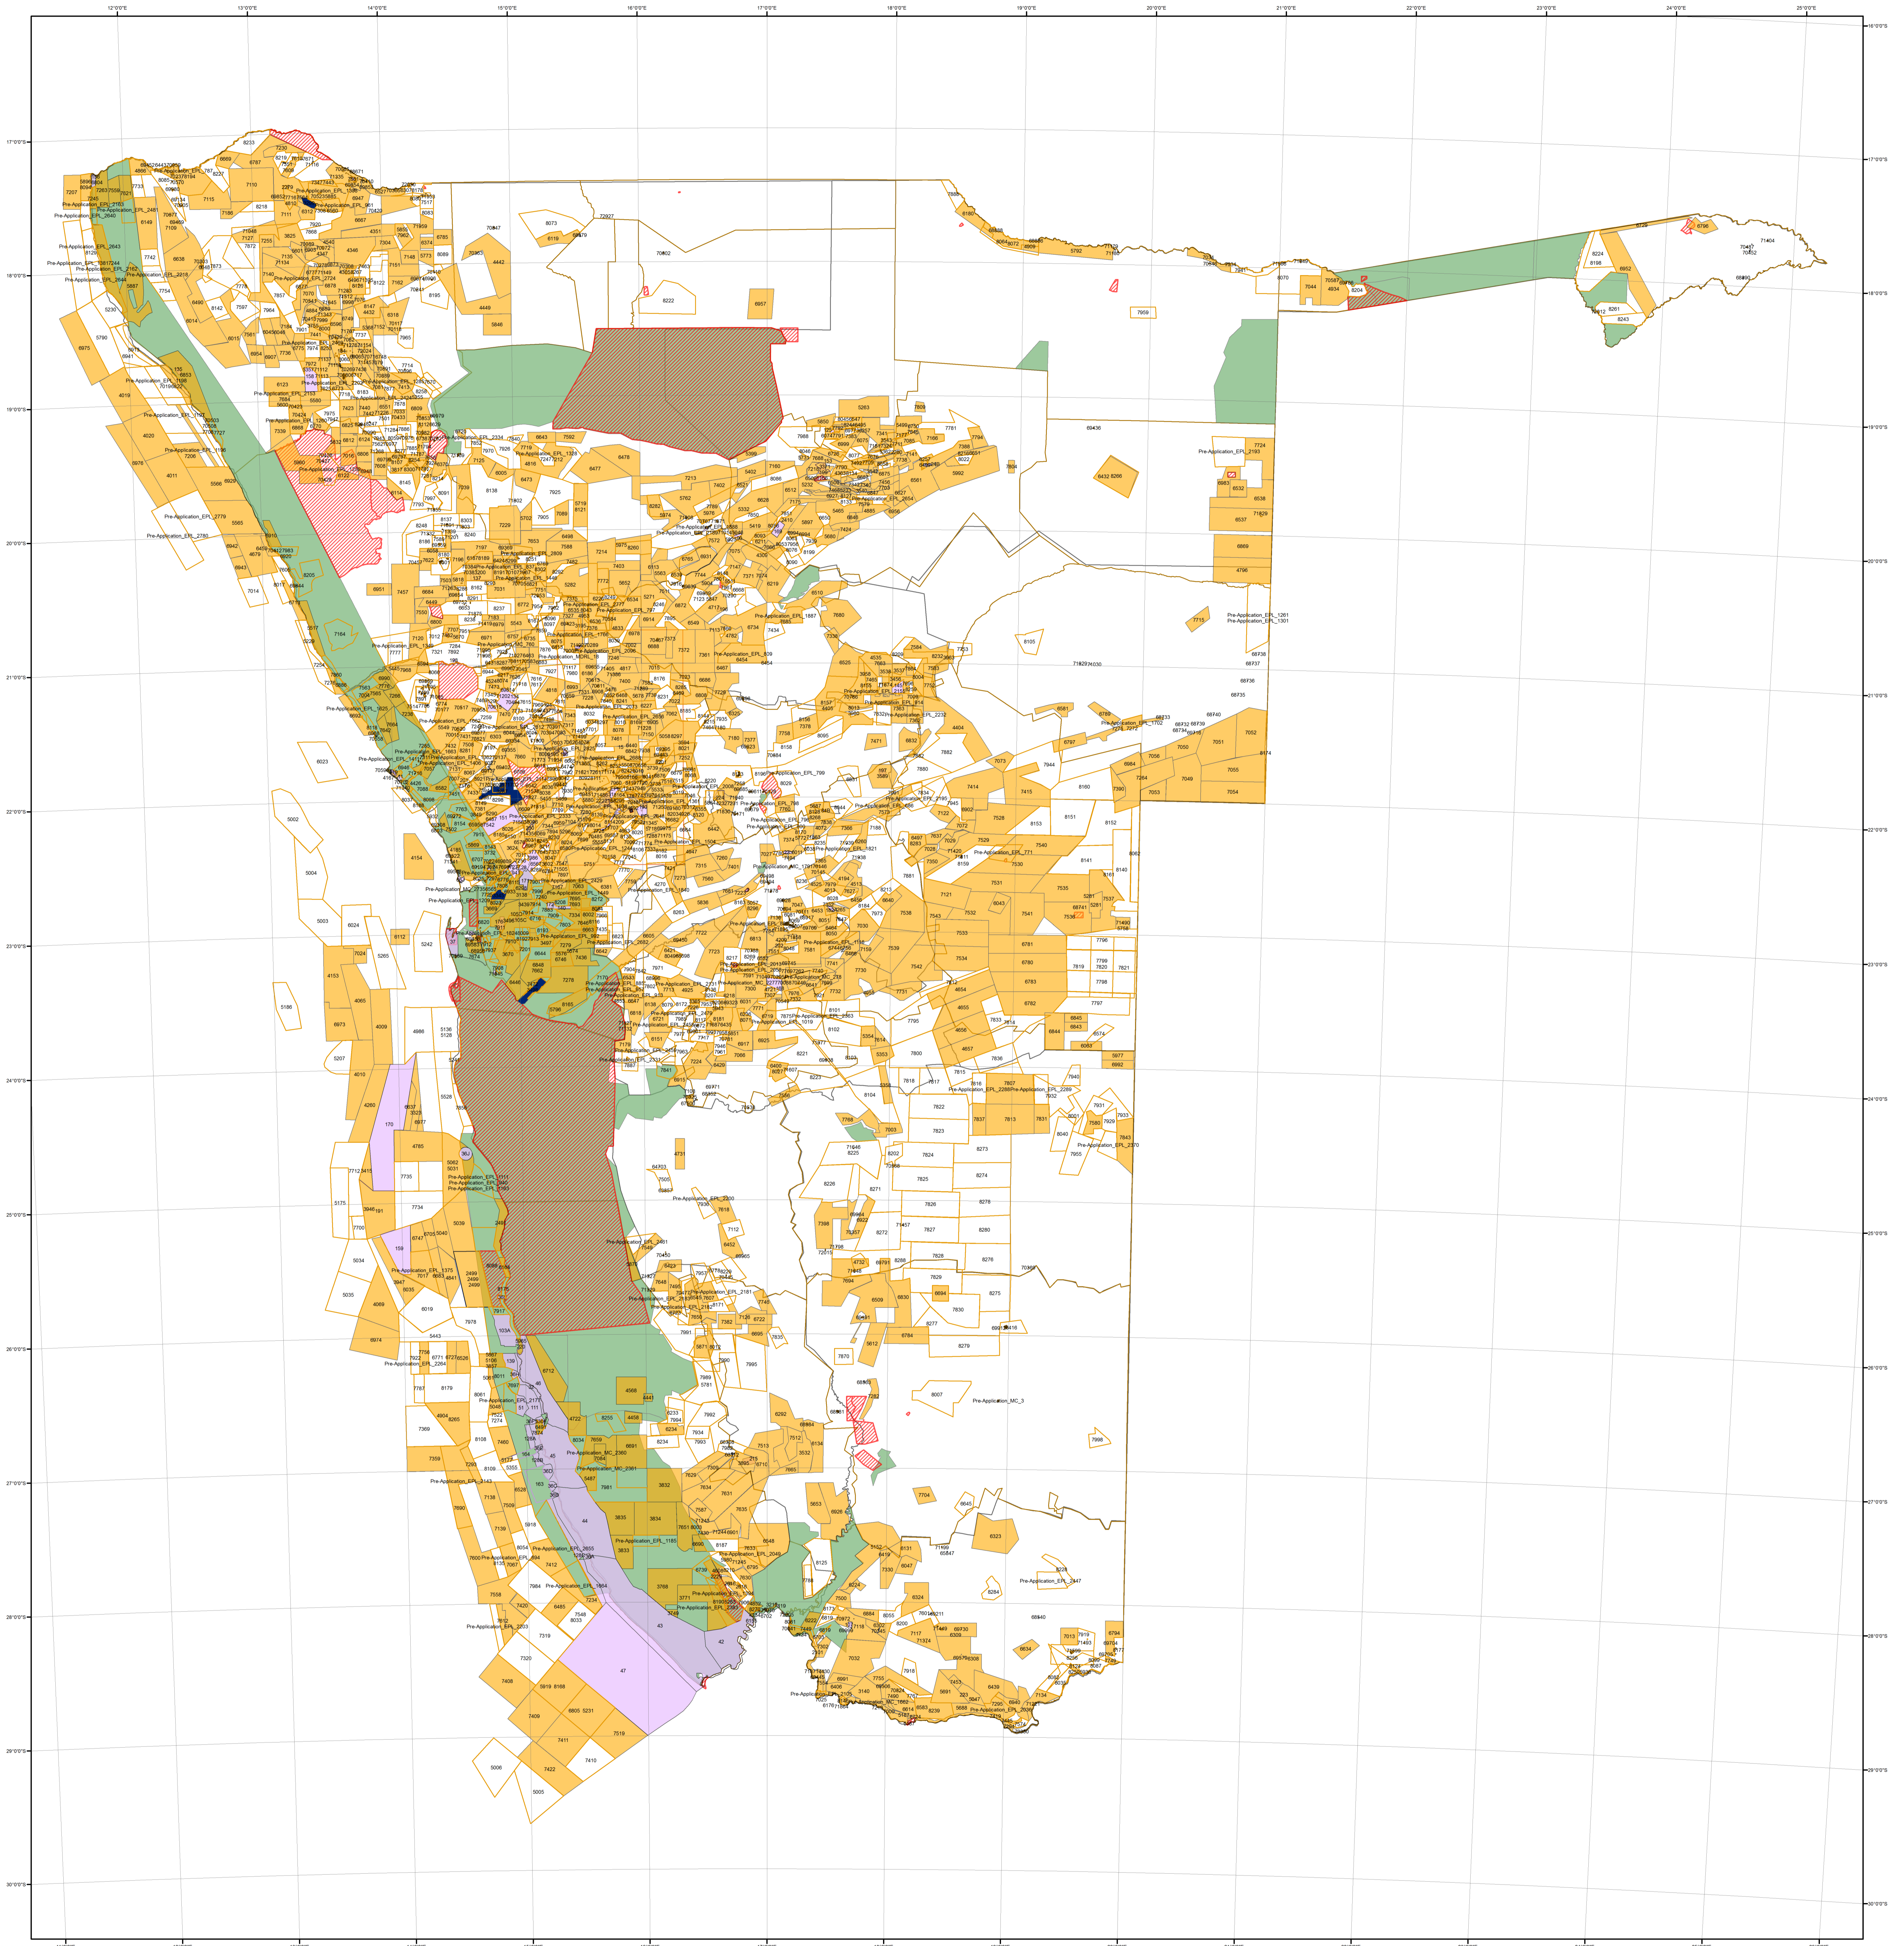

# Current Namibian Licences (Ministry of Mines and Energy)

Date: 07/08/2020

### Legend

	EPL - Application		ERL - Application		Withdrawn Area
	EPL - Active		ERL - Active		Environmentally Sensitive Areas
	ML - Application		RL - Application		District
	ML - Active		RL - Active		Region
	MC - Application		MDRL - Application		Division
	MC - Active		MDRL - Active		

1:2,000,000

**Projection: Albers Conic Equal Area**  
**Spheroid: Bessel 1841**  
**Central Meridian: 17 Deg. E**  
**Grid: Geographic Coordinates (Degrees)**