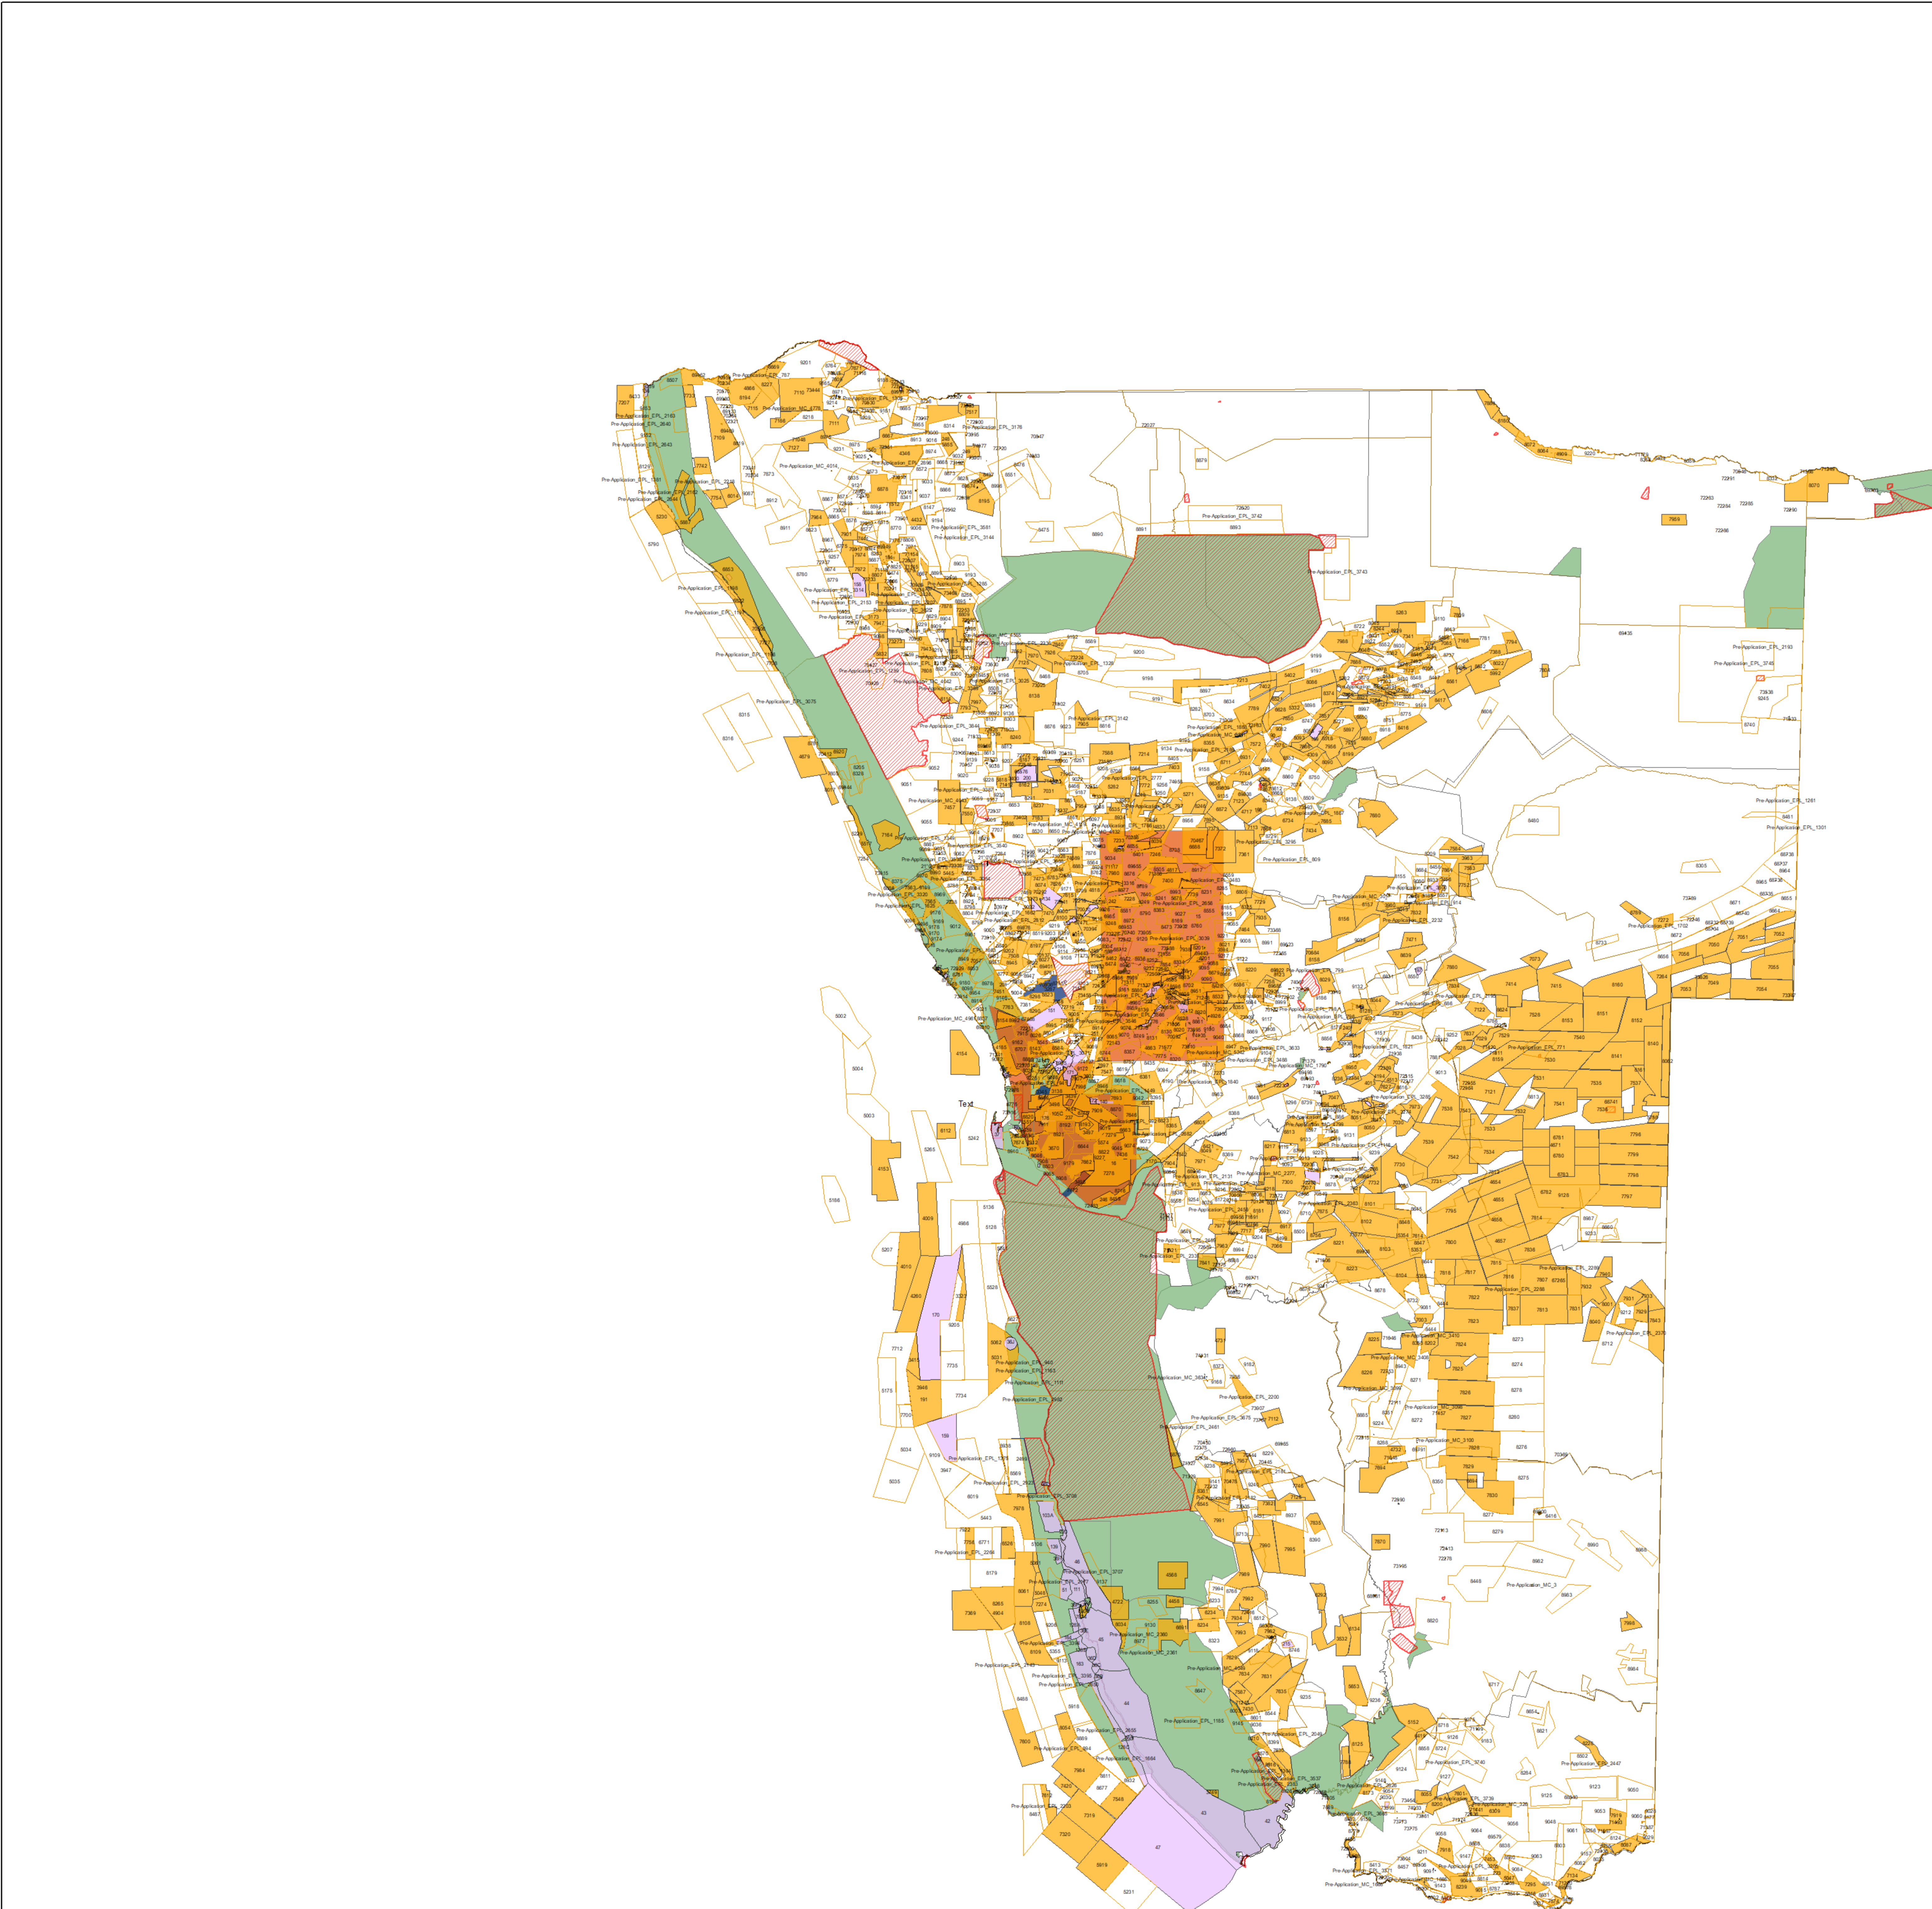

Current Namibian Licences (Ministry of Mines and Energy)

Date: 13/01/2023

Legend

EPL - Application	ERL - Application	Withdrawn Area
EPL - Active	ERL - Active	Environmentally Sensitive Areas
ML - Application	RL - Application	District
ML - Active	RL - Active	Region
MC - Application	MDRL - Application	Division
MC - Active	MDRL - Active	

1:2,000,000

Projection: Albers Conic Equal Area
Spheroid: Bessel 1841
Central Meridian: 17 Deg. E
Grid: Geographic Coordinates (Degrees)