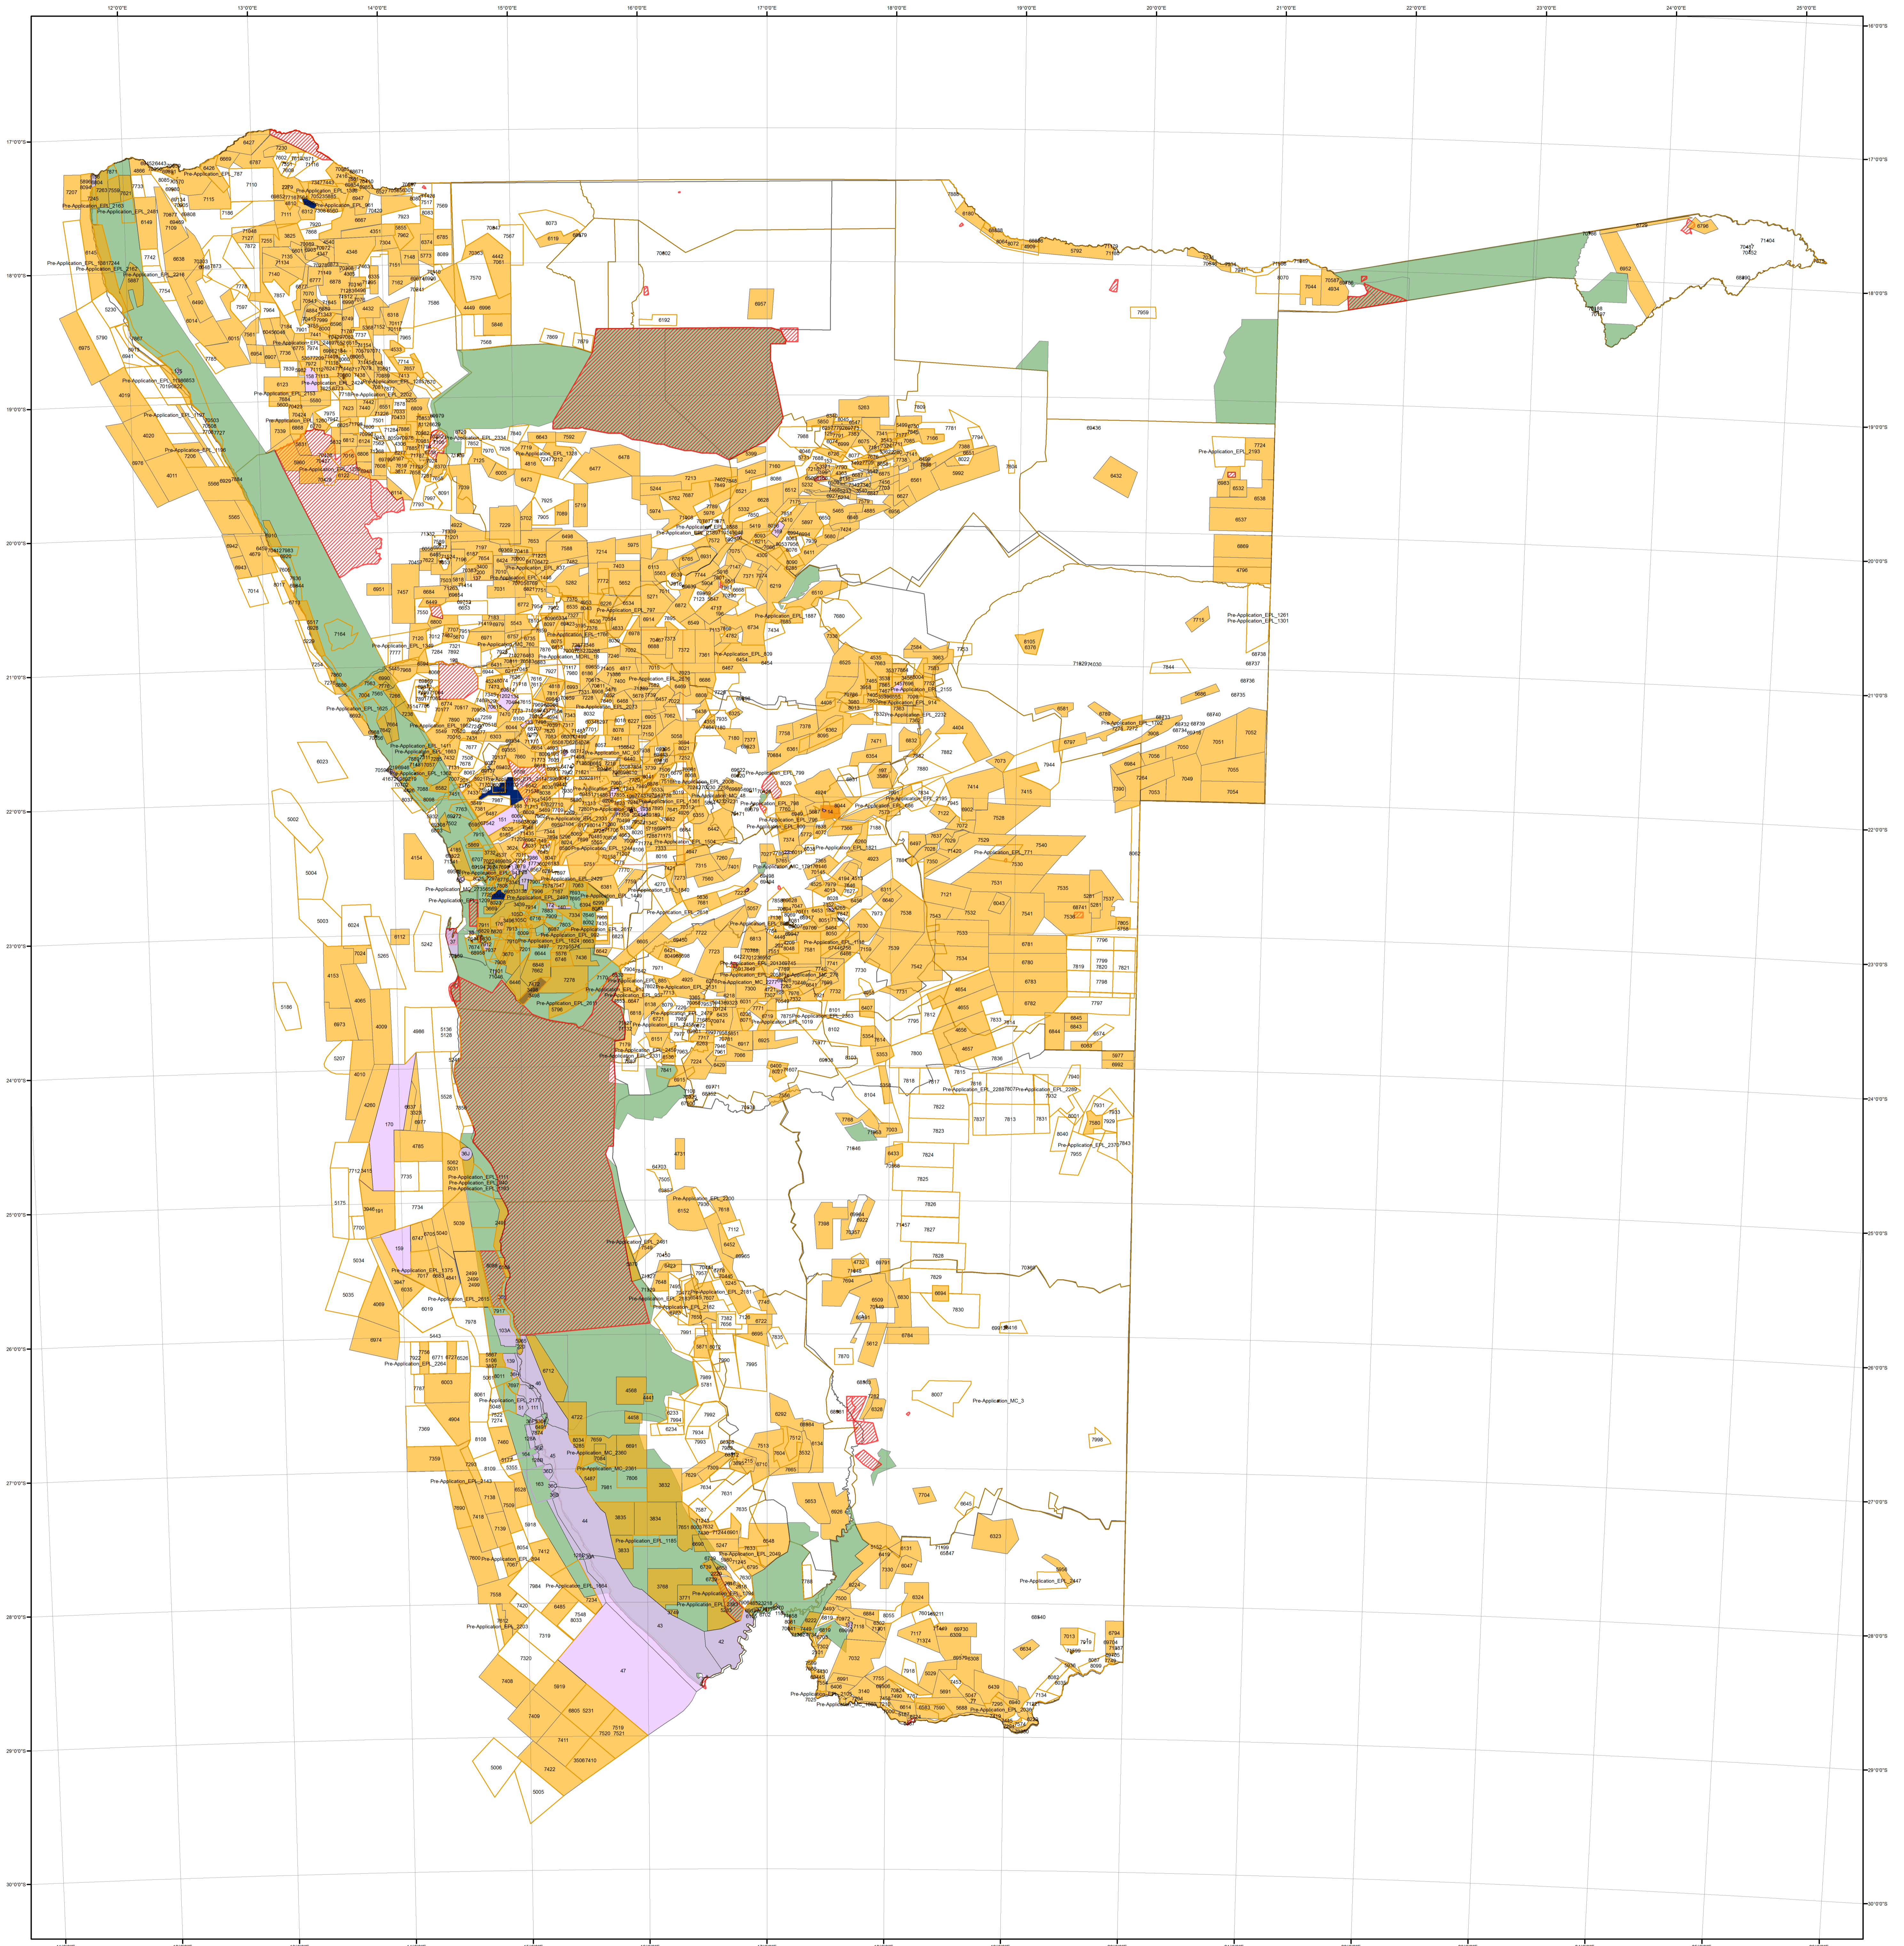

# Current Namibian Licences (Ministry of Mines and Energy)

Date: 17/03/2020

### Legend

EPL - Application	ERL - Application	Withdrawn Area
EPL - Active	ERL - Active	Environmentally Sensitive Areas
ML - Application	RL - Application	District
ML - Active	RL - Active	Region
MC - Application	MDRL - Application	Division
MC - Active	MDRL - Active	

1:2,000,000

Projection: Albers Conic Equal Area  
 Spheroid: Bessel 1841  
 Central Meridian: 17 Deg. E  
 Grid: Geographic Coordinates (Degrees)