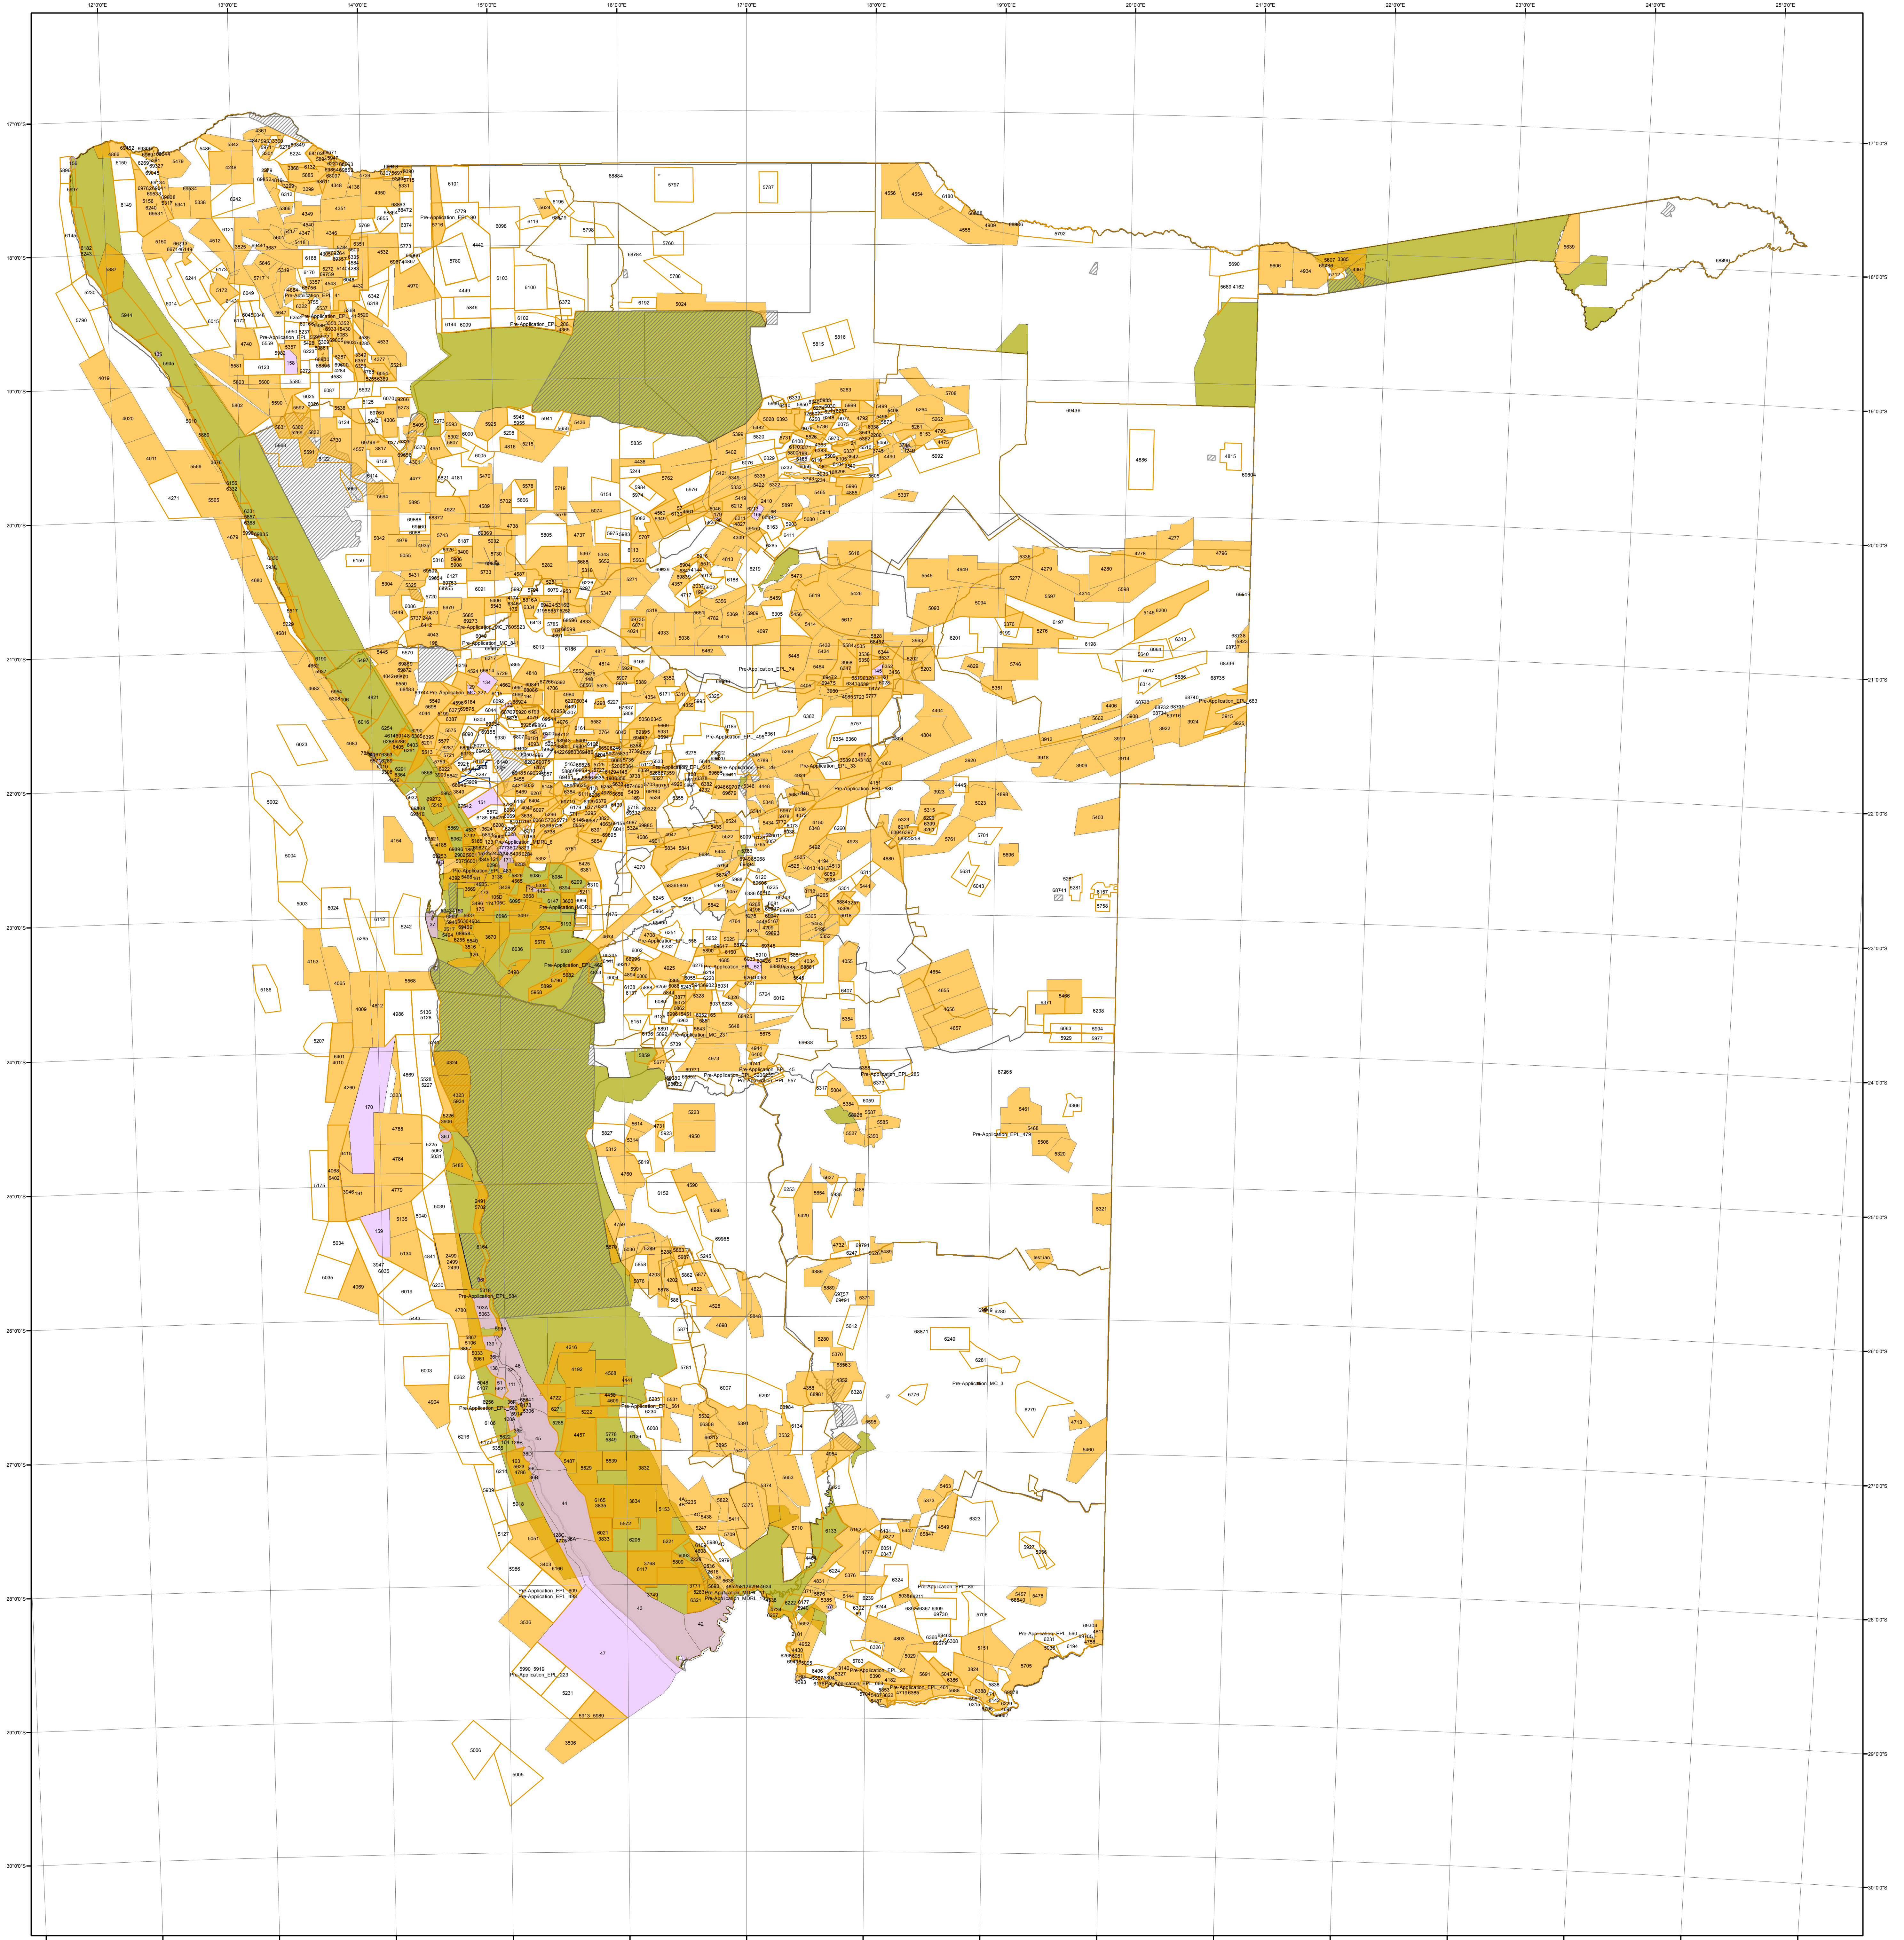

Current Namibian Licences (Ministry of Mines and Energy)

Date: 04/08/2016

Legend

	EPL - Application		ERL - Application		Withdrawn Area
	EPL - Active		ERL - Active		Environmentally Sensitive Areas
	ML - Application		RL - Application		District
	ML - Active		RL - Active		Region
	MC - Application		MDRL - Application		Division
	MC - Active		MDRL - Active		

1:2,000,000

Projection: Albers Conic Equal Area
 Spheroid: Bessel 1841
 Central Meridian: 17 Deg. E
 Grid: Geographic Coordinates (Degrees)