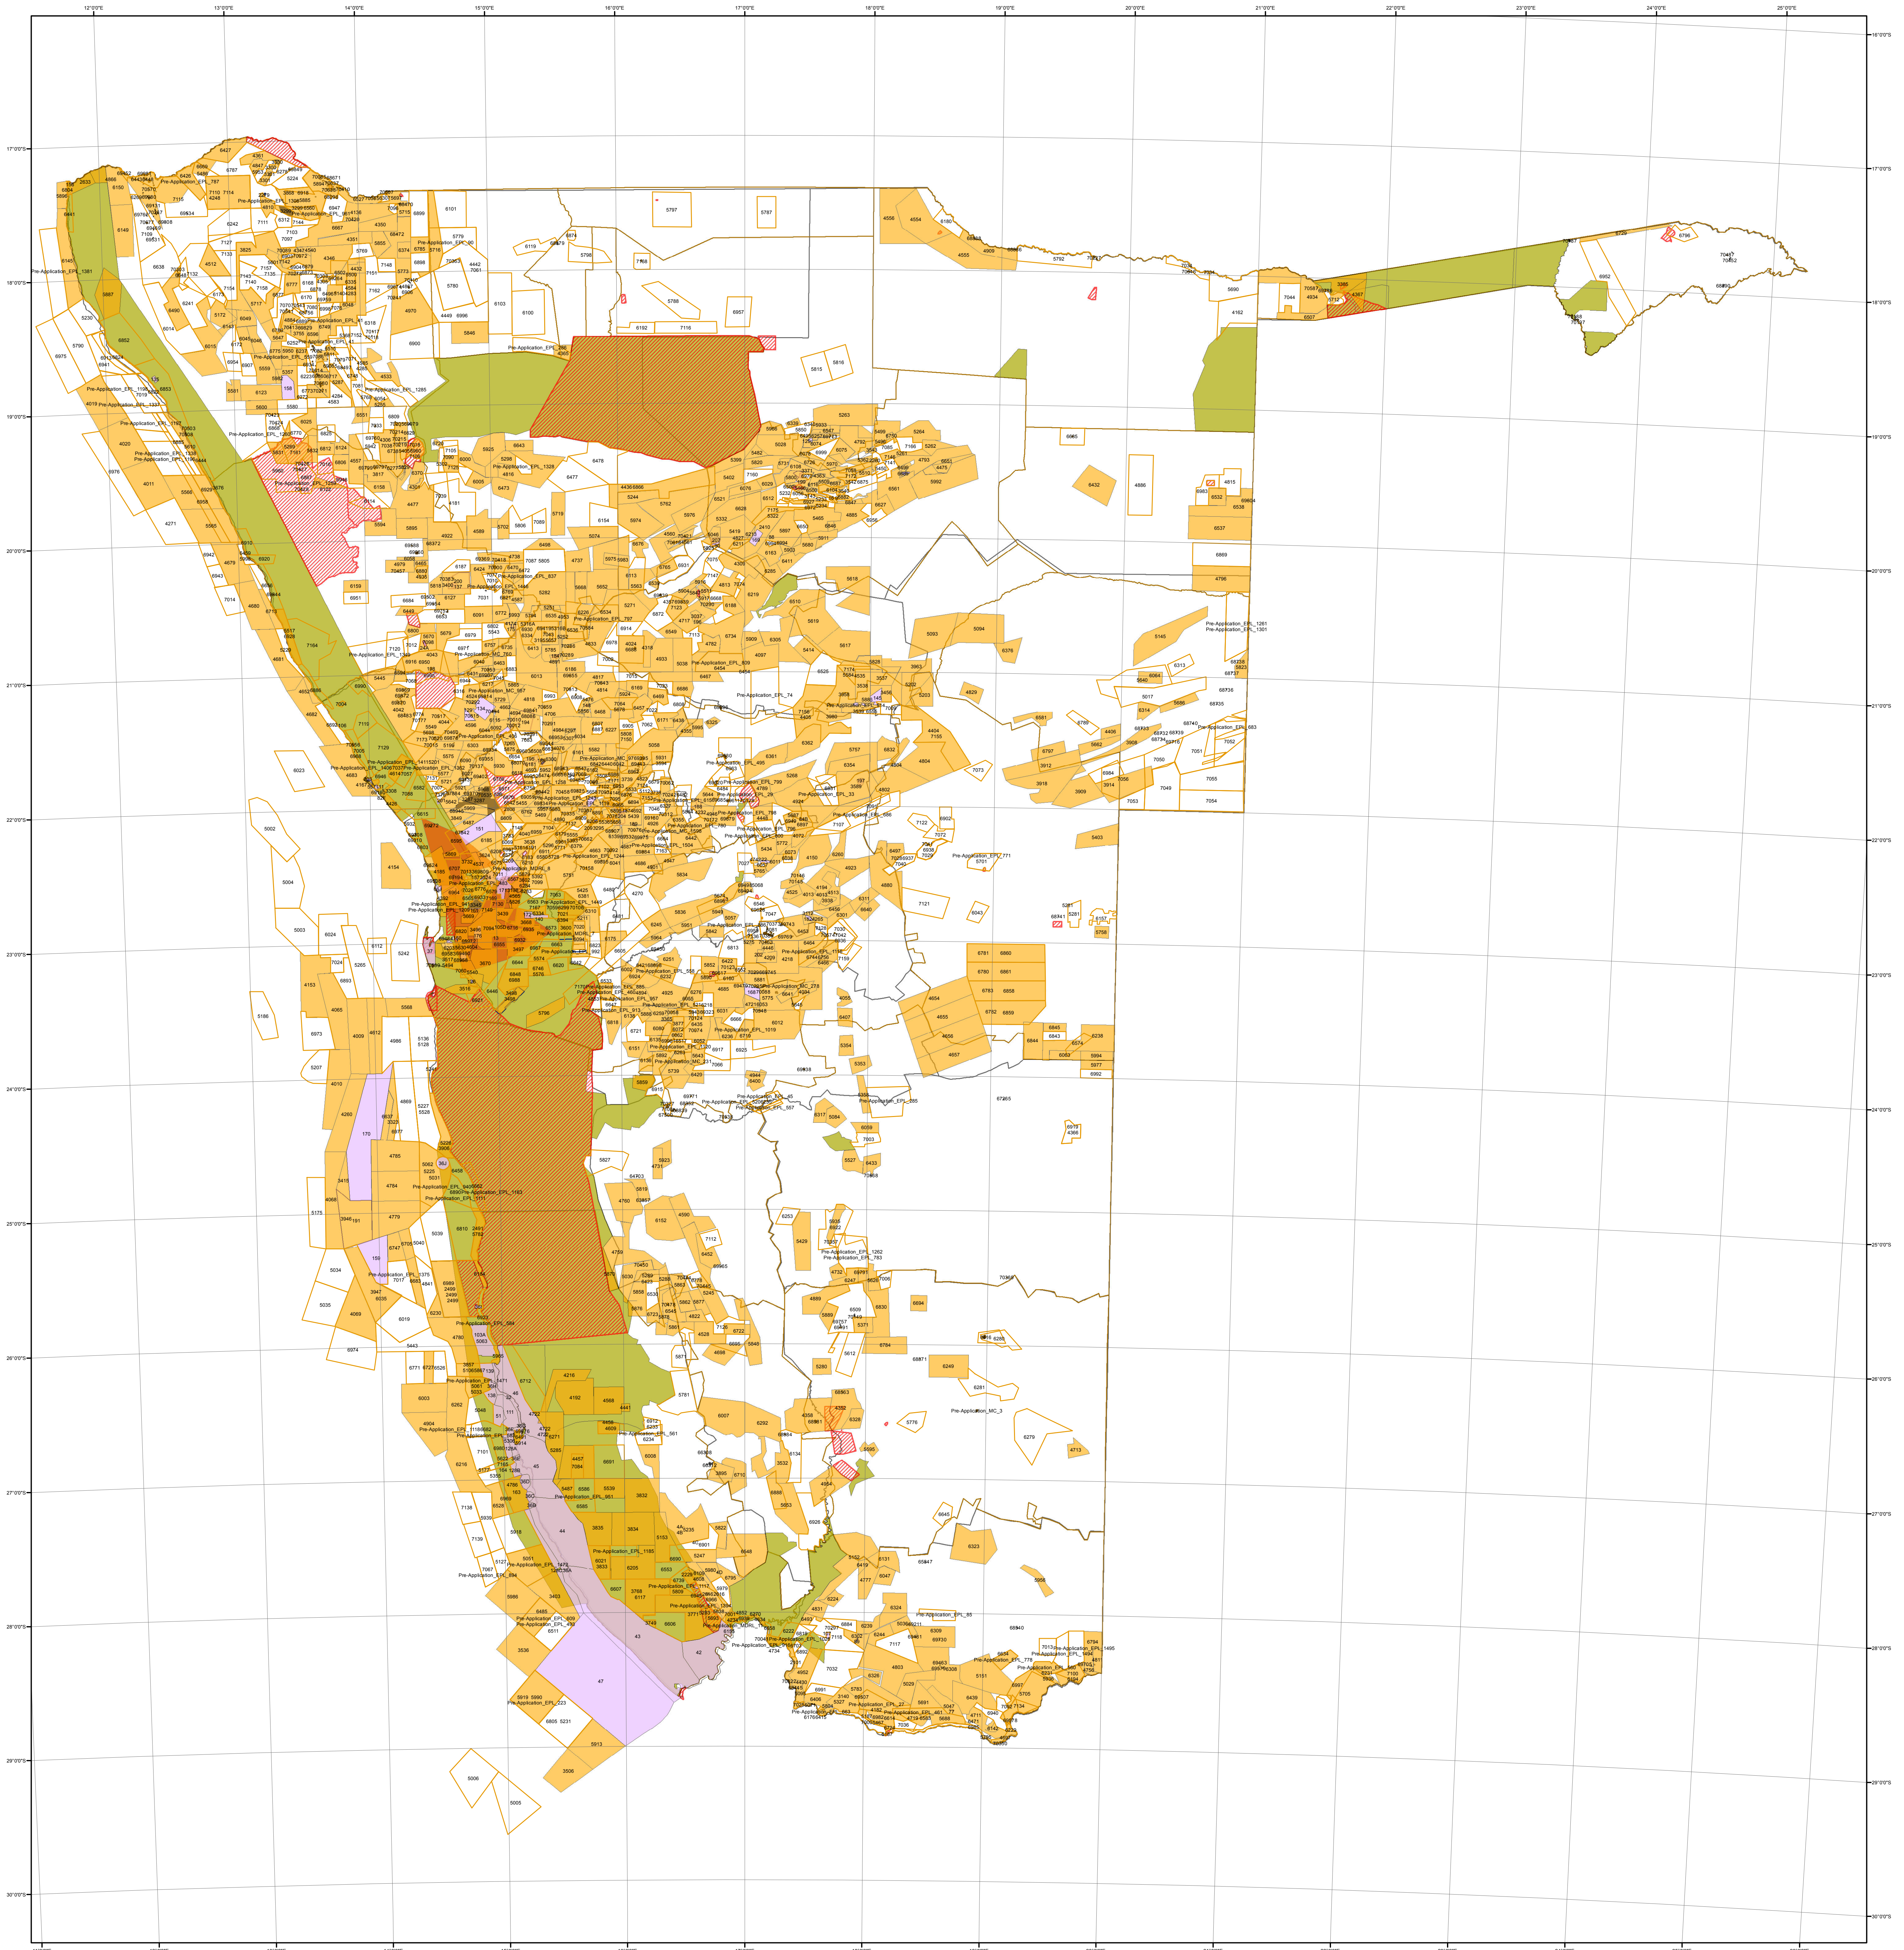

Current Namibian Licences (Ministry of Mines and Energy)

Date: 15/05/2018

Legend

	EPL - Application		ERL - Application		Withdrawn Area
	EPL - Active		ERL - Active		Environmentally Sensitive Areas
	ML - Application		RL - Application		District
	ML - Active		RL - Active		Region
	MC - Application		MDRL - Application		Division
	MC - Active		MDRL - Active		

1:2,000,000

Projection: Albers Conic Equal Area
 Spheroid: Bessel 1841
 Central Meridian: 17 Deg. E
 Grid: Geographic Coordinates (Degrees)