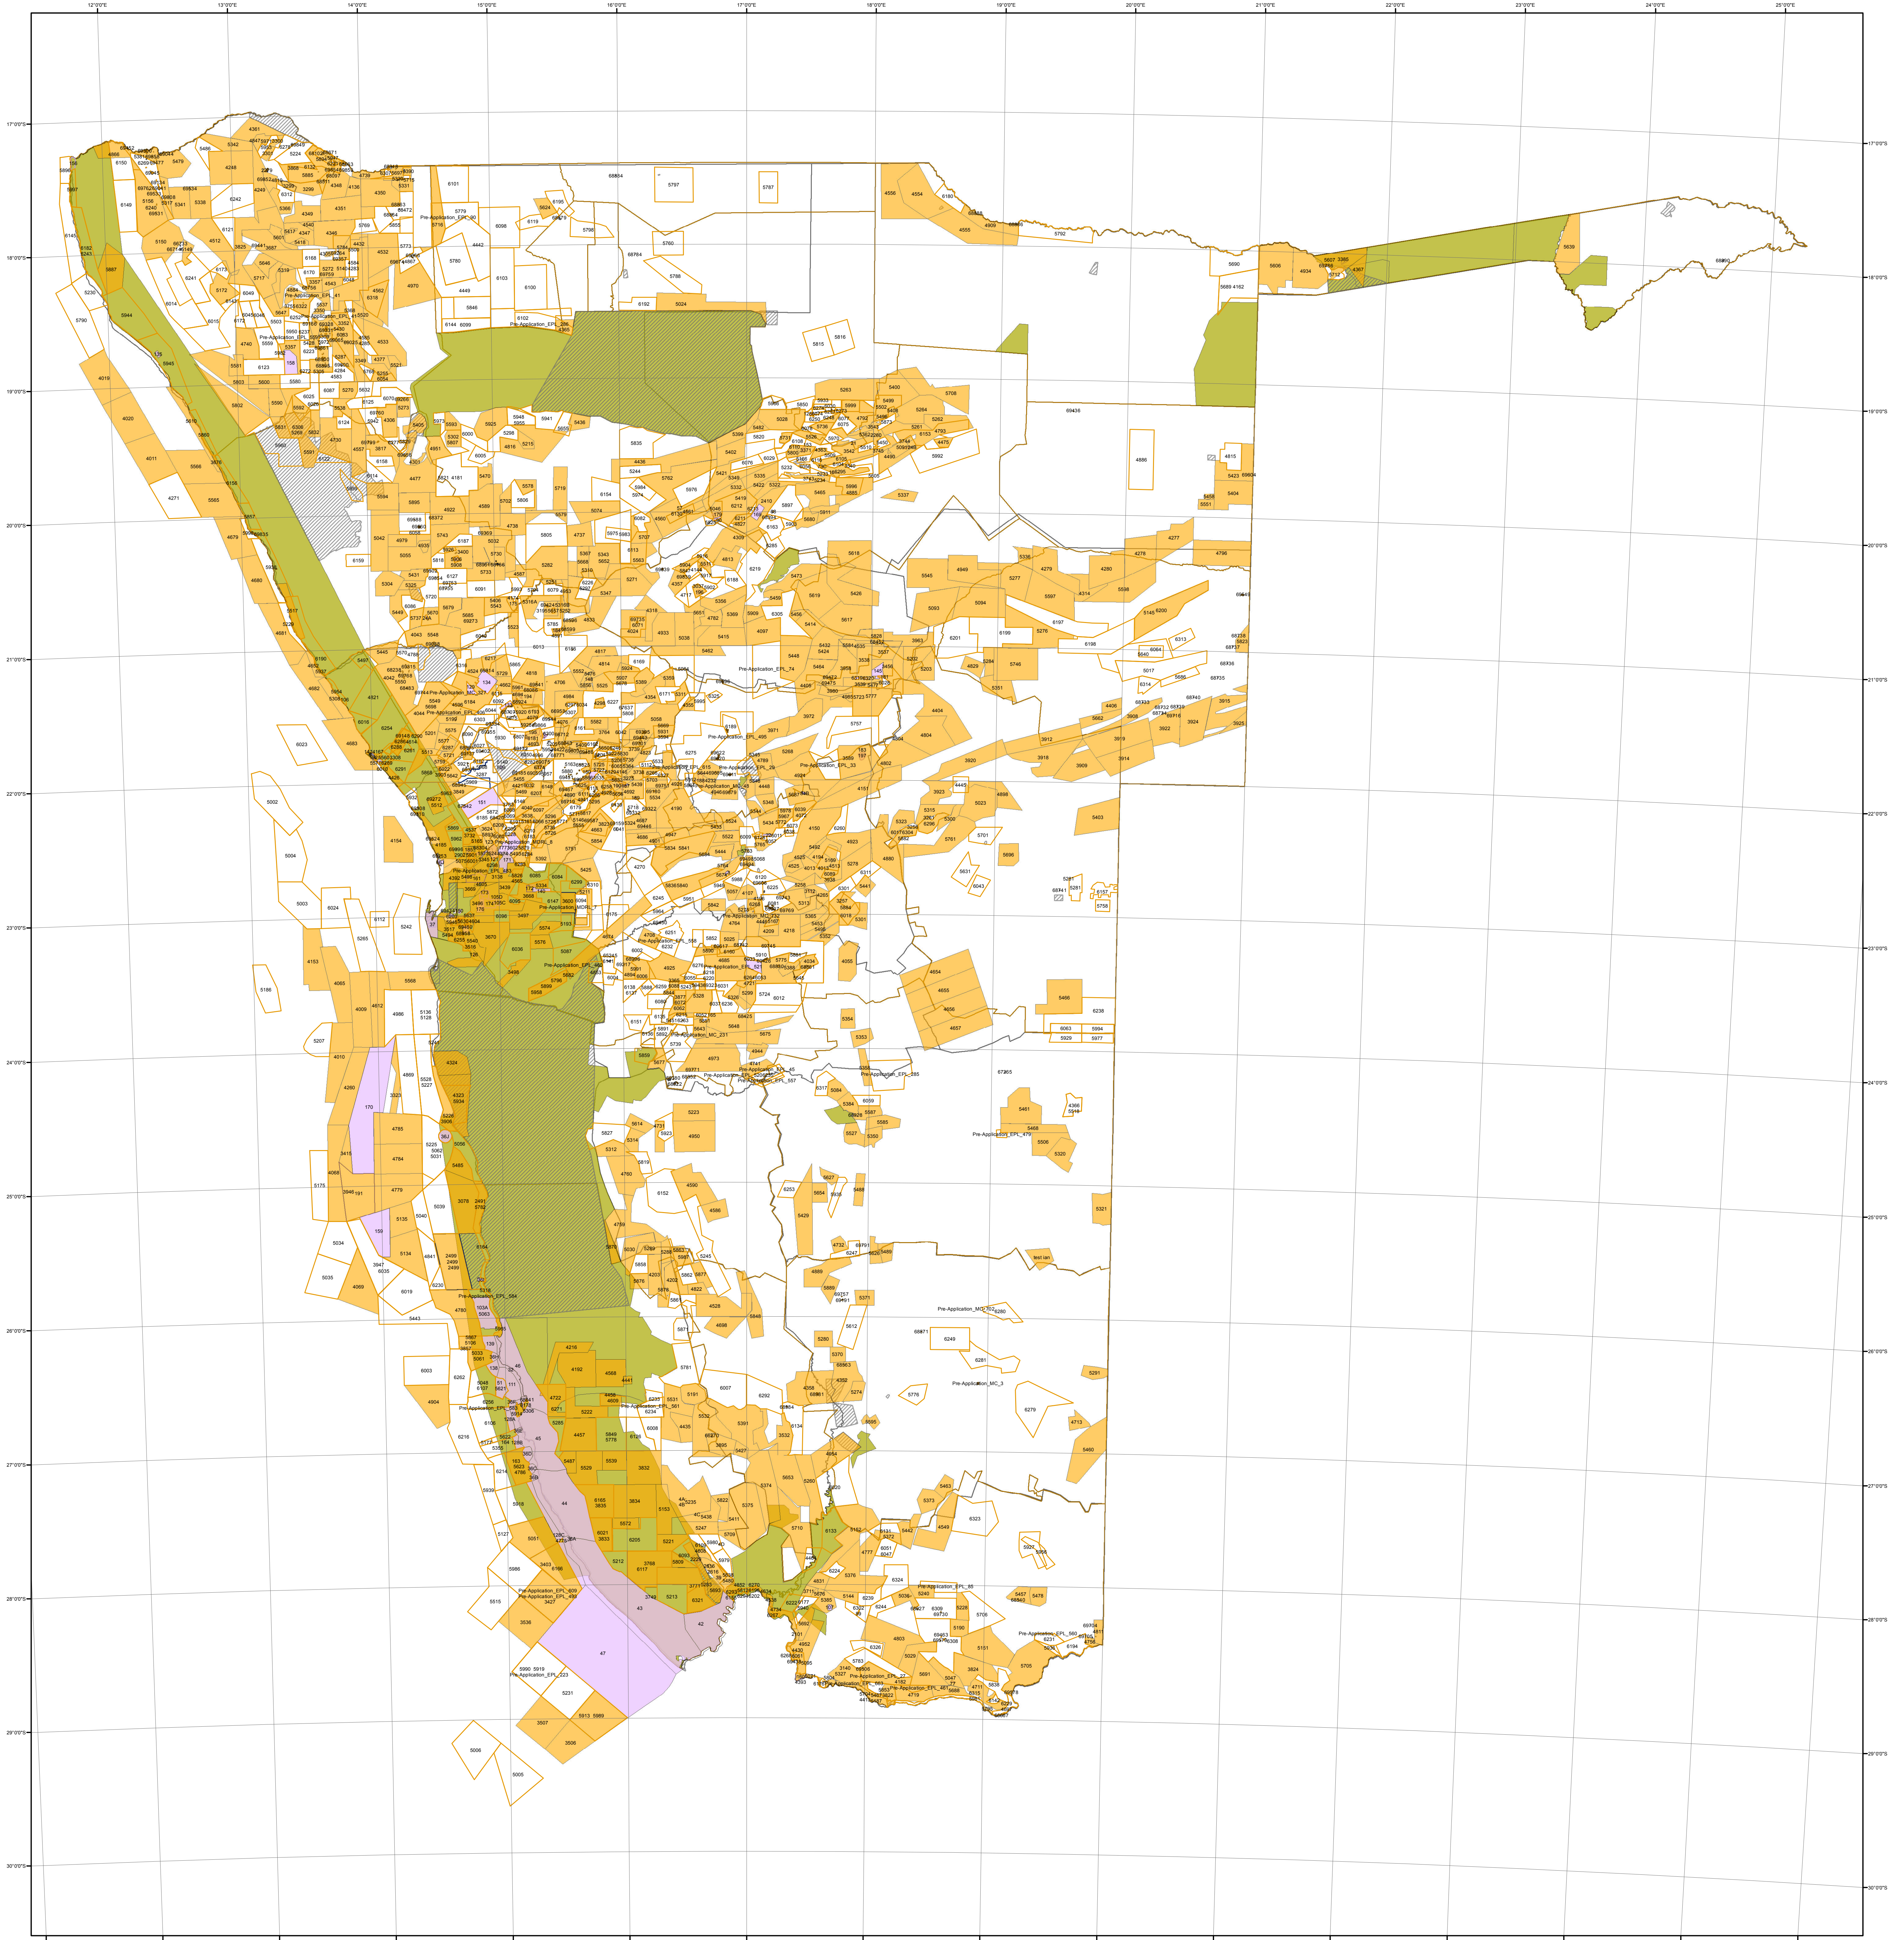

Current Namibian Licences (Ministry of Mines and Energy)

Date: 01/06/2016

Legend

	EPL - Application		ERL - Application		Withdrawn Area
	EPL - Active		ERL - Active		Environmentally Sensitive Areas
	ML - Application		RL - Application		District
	ML - Active		RL - Active		Region
	MC - Application		MDRL - Application		Division
	MC - Active		MDRL - Active		

1:2,000,000

Projection: Albers Conic Equal Area
 Spheroid: Bessel 1841
 Central Meridian: 17 Deg. E
 Grid: Geographic Coordinates (Degrees)